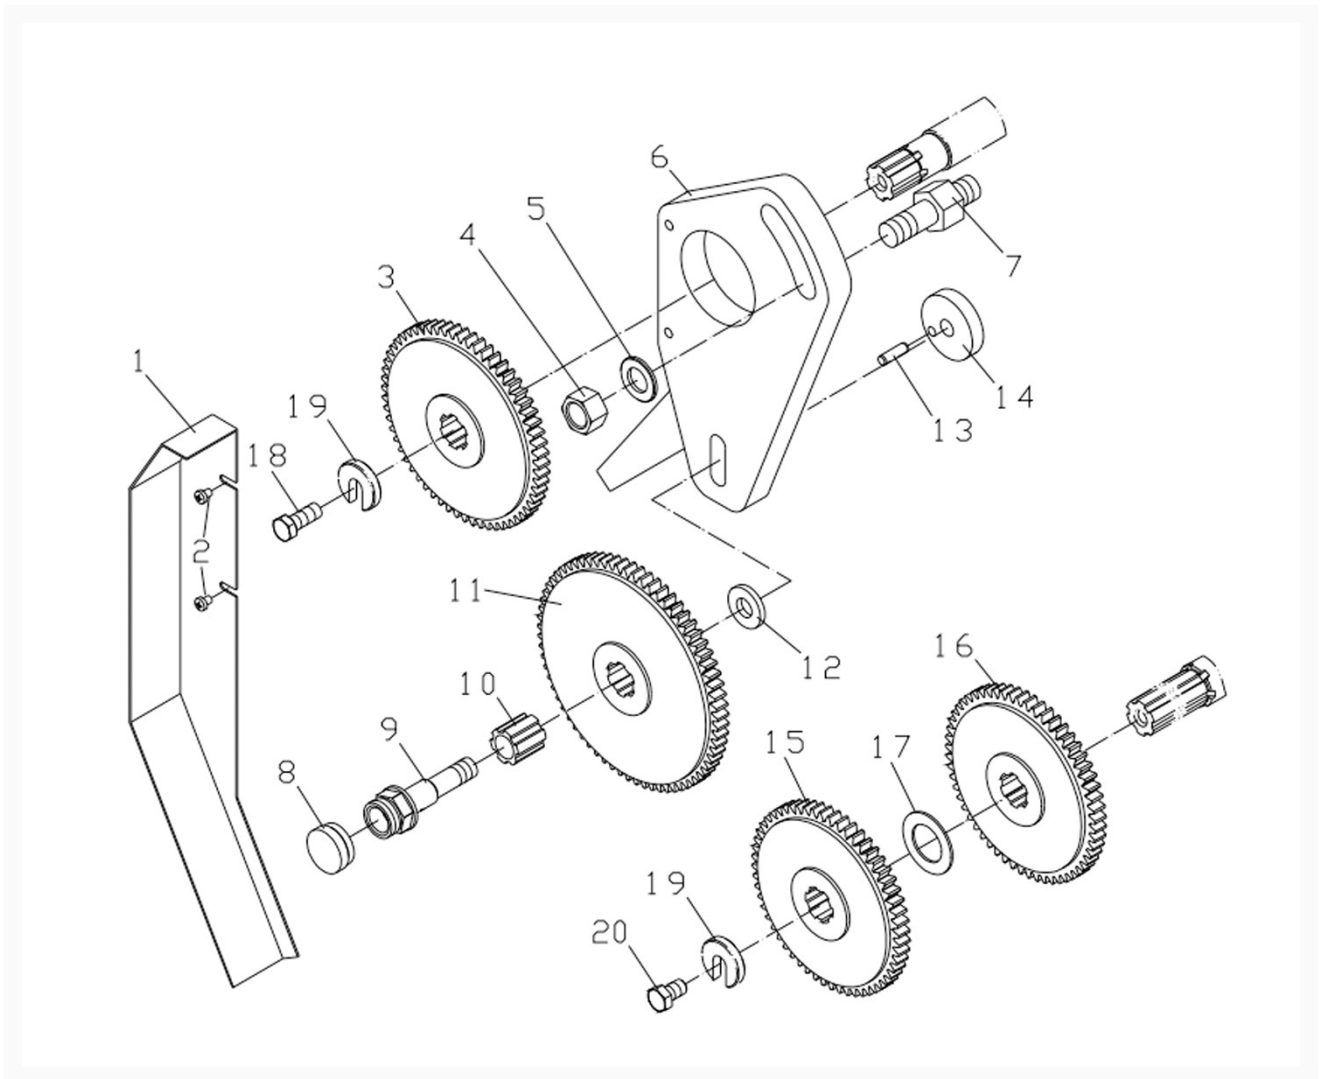

GH-26120ZH Gear Assembly

Product Images

Additional Information

Stock Number

321890-8

Products in this set