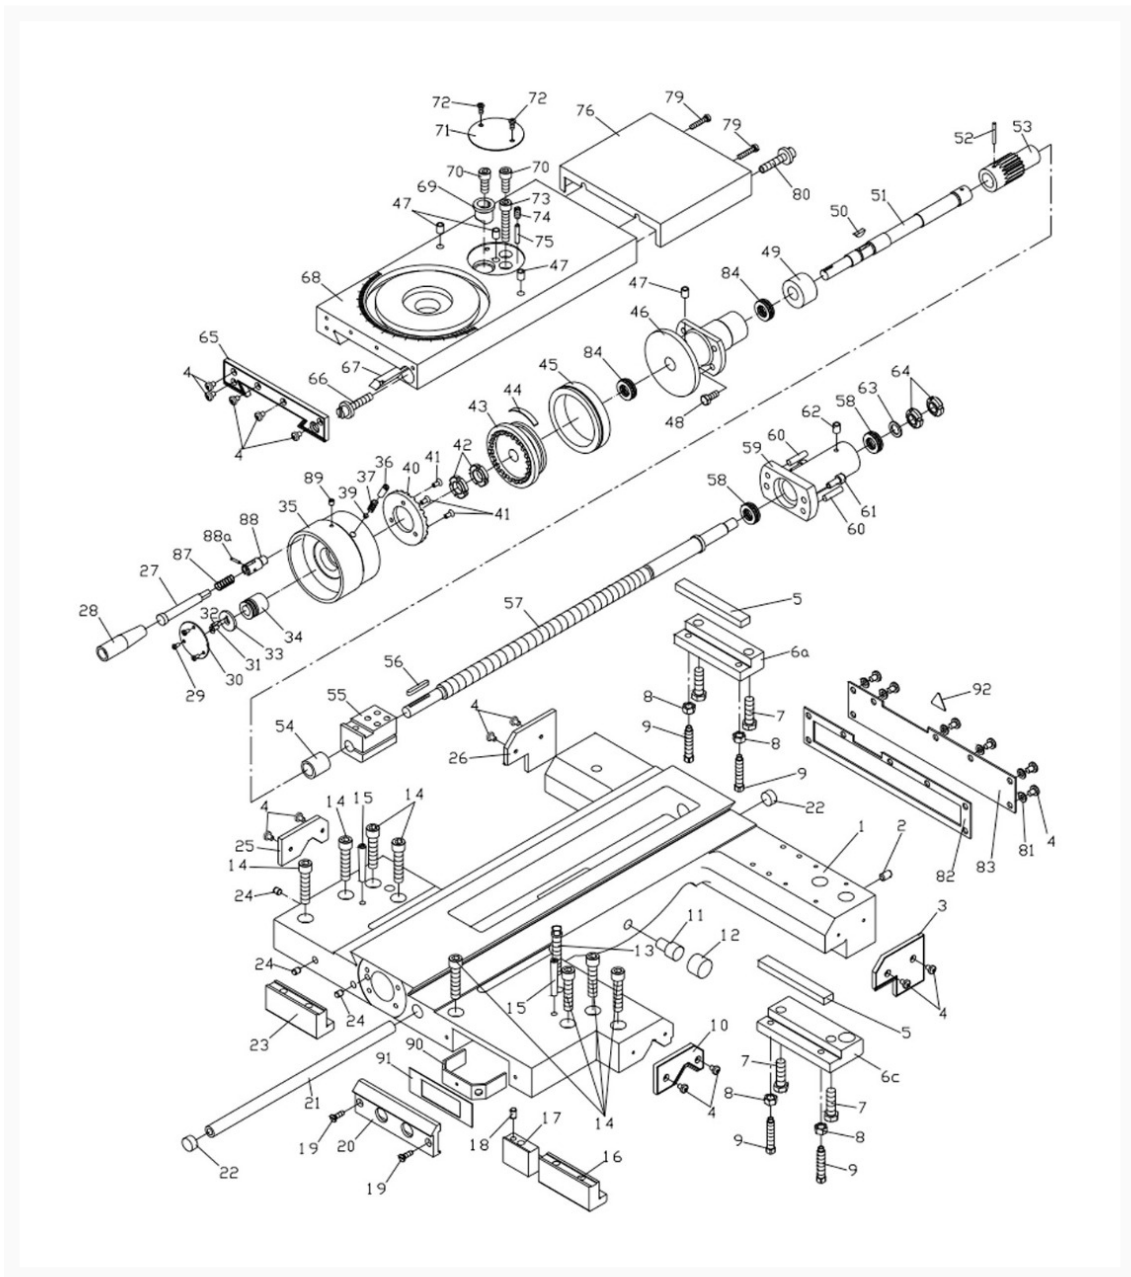

# GH-26120ZH Saddle and Cross Slide Assembly

## Additional Information

---

Stock Number

321890-13