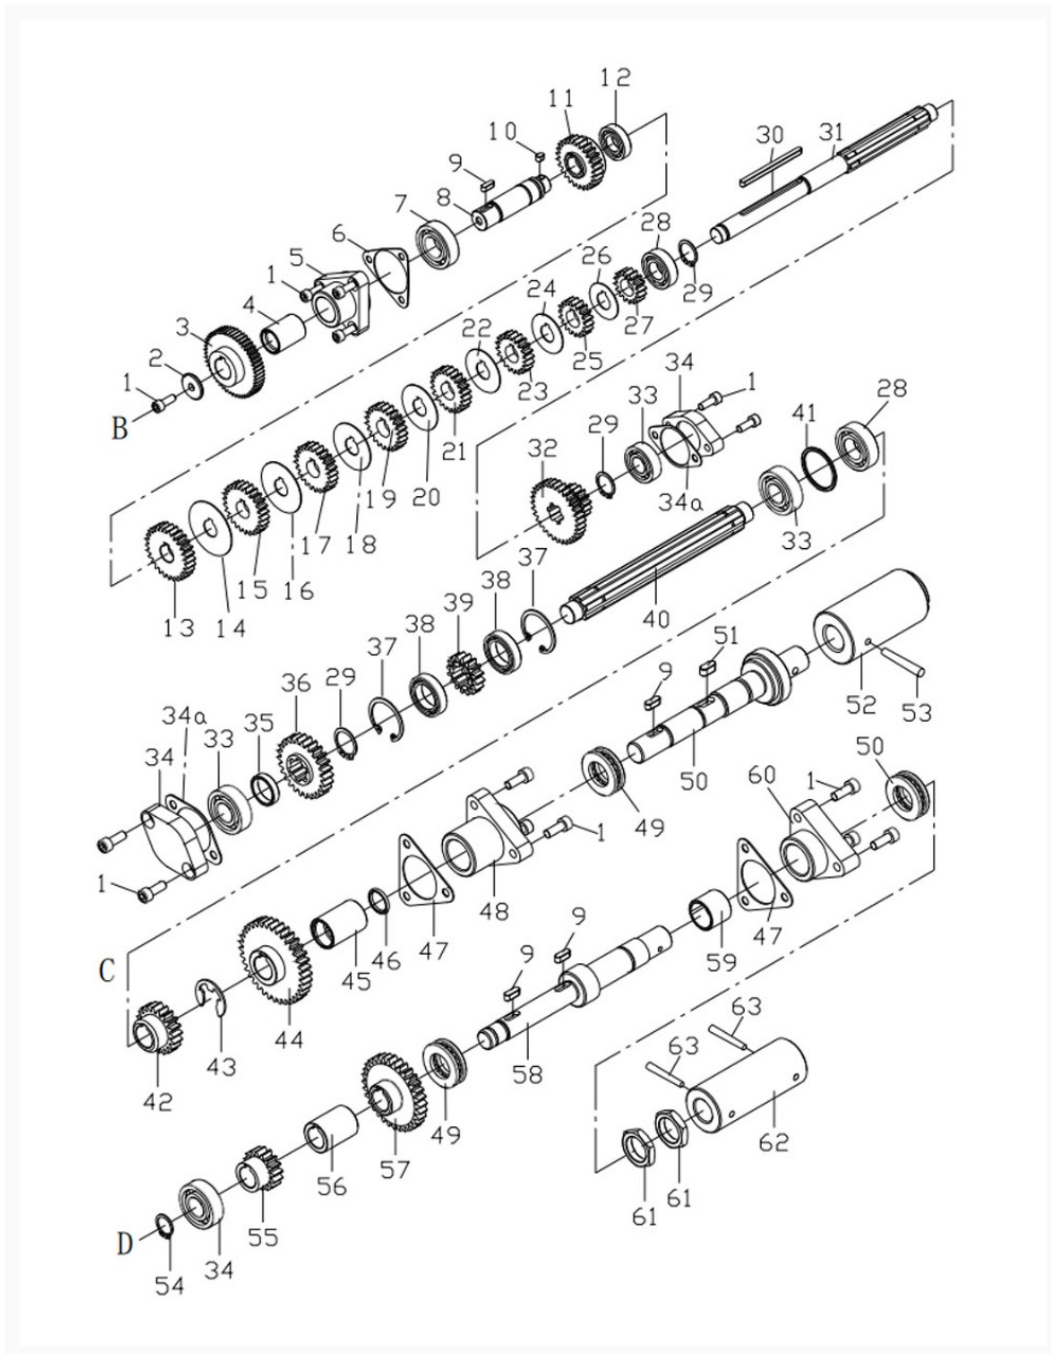

GH-1440-3 Gearbox Assembly II

Product Images

Additional Information

Stock Number

322840-5

Products in this set