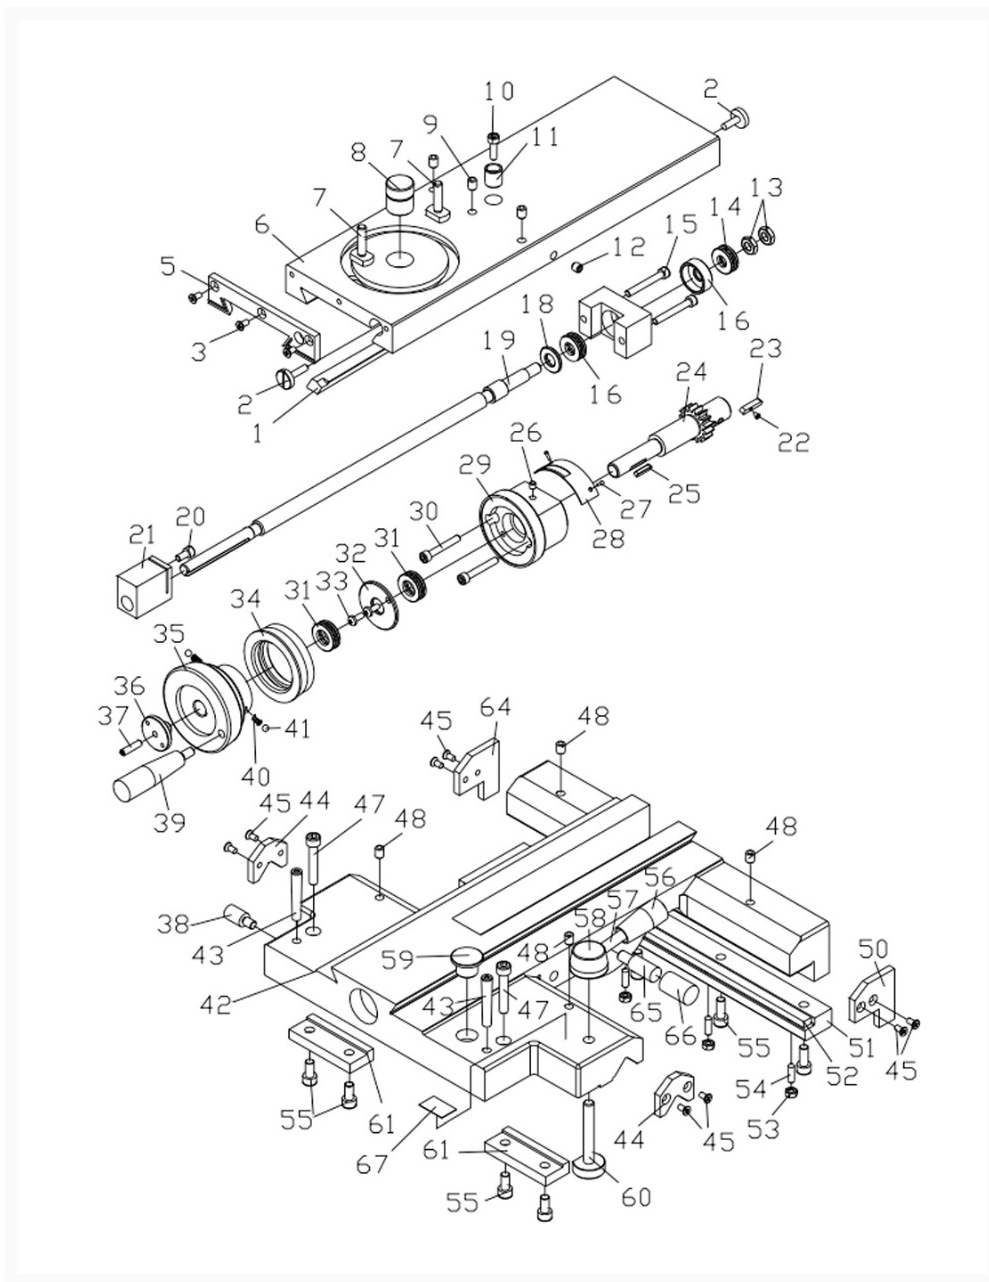

GH-1440-3 Saddle and Cross Slide Assembly

Product Images

Additional Information

Stock Number

322840-8

Products in this set