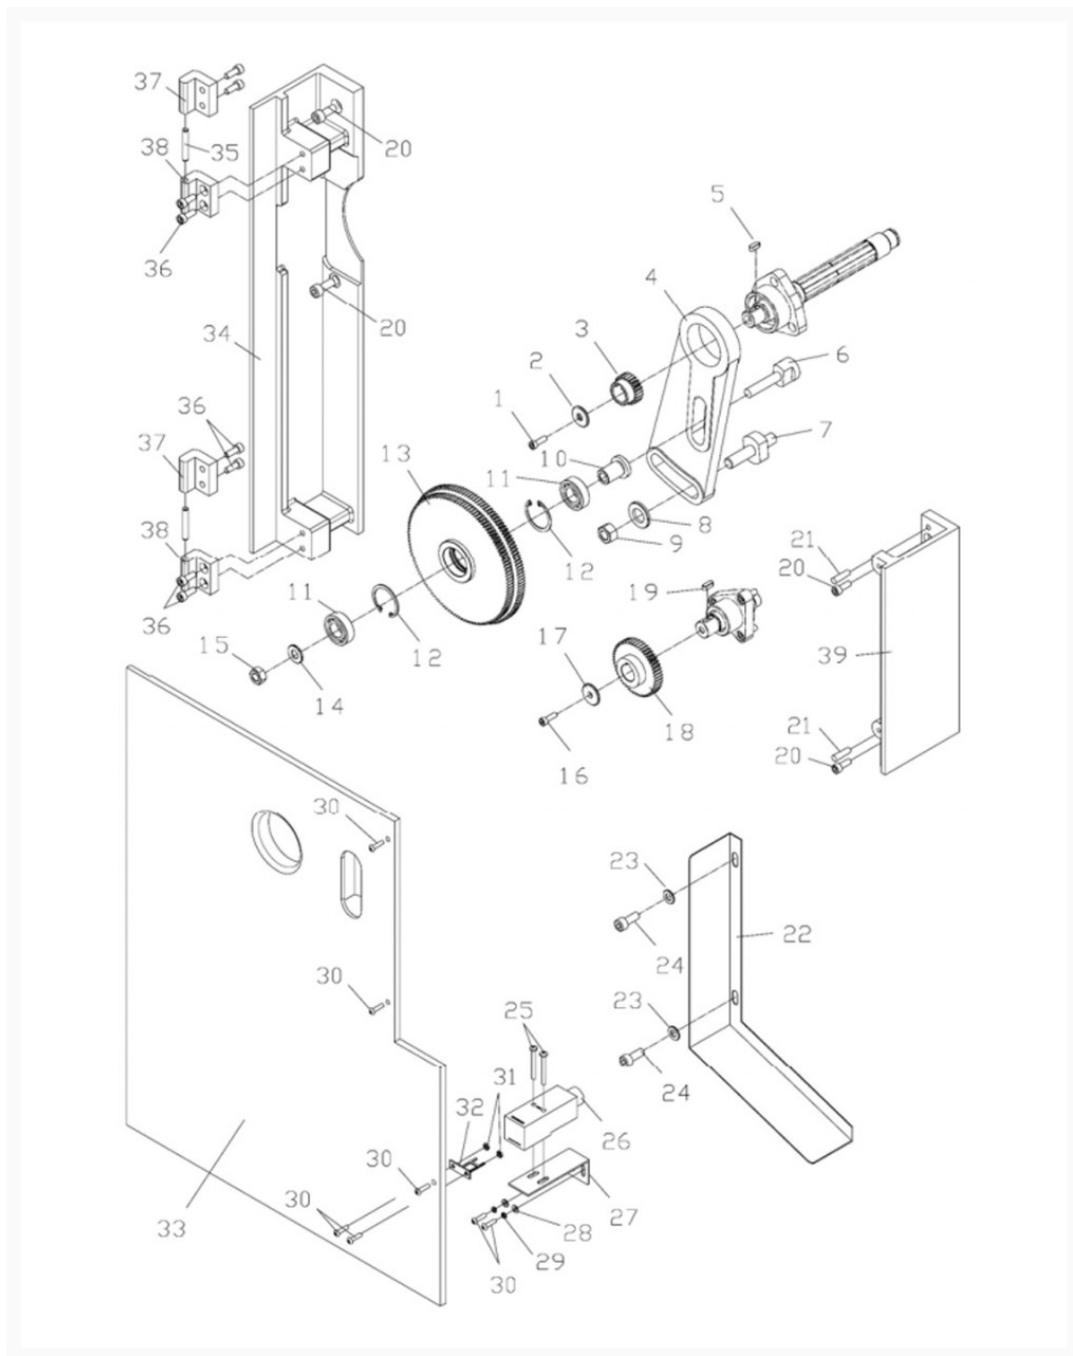

# GH-1440-3 End Gear Assembly

## Additional Information

---

Stock Number

322840-13