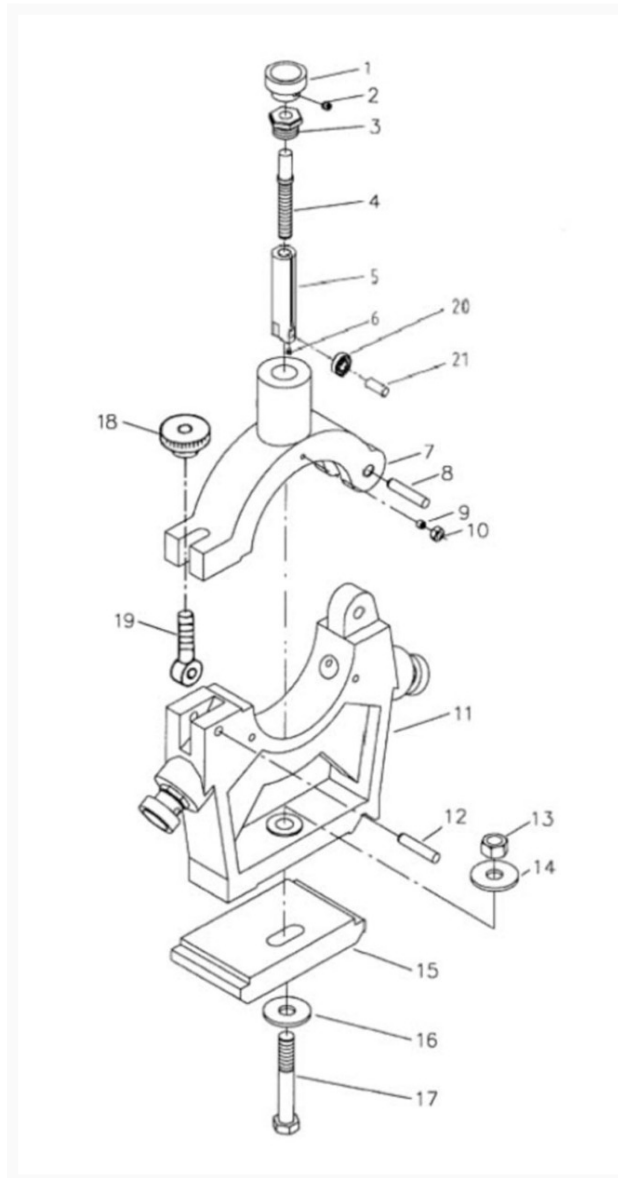

GH-1440-3 Steady Rest

Product Images

Additional Information

Stock Number

322840-16

Products in this set