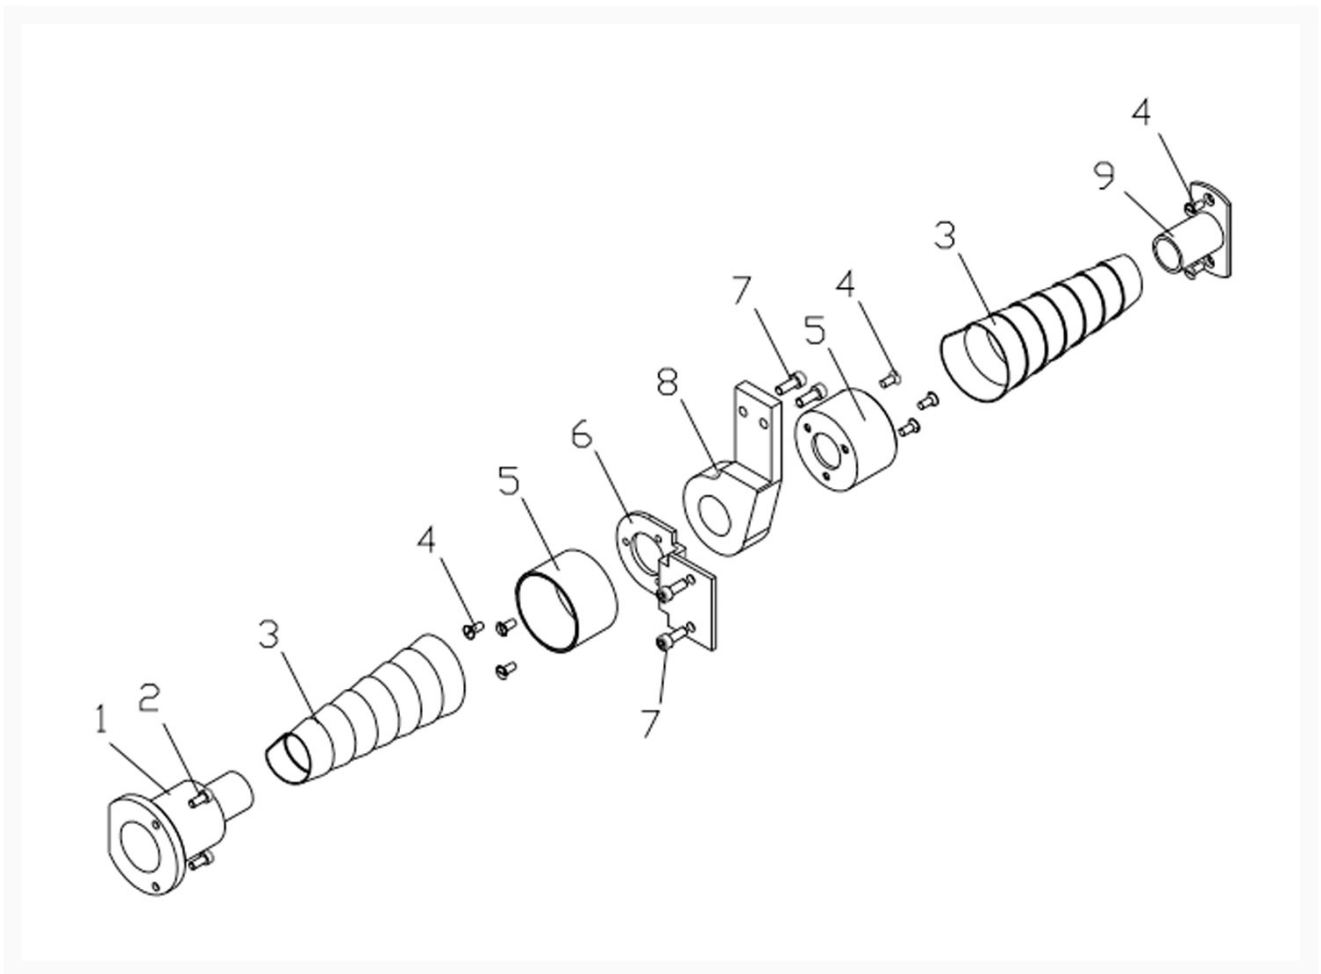

GH-1440-3 Lead Screw Cover Assembly

Product Images

Additional Information

Stock Number

322840-19

Products in this set