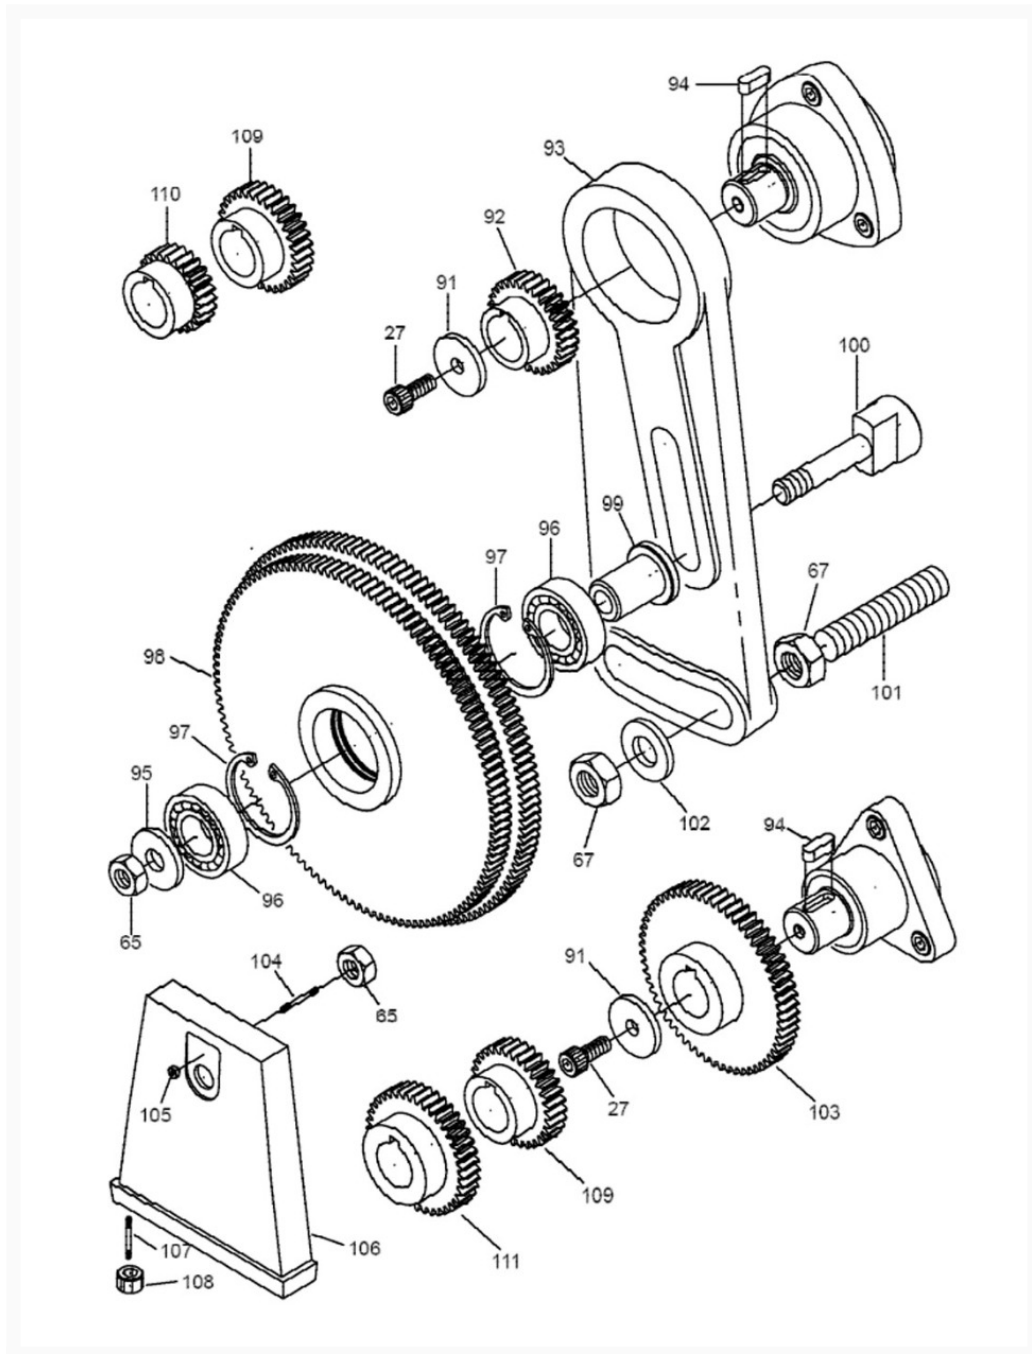

E-1440VS End Gear Assembly

Product Images

Additional Information

Stock Number

892030-8

Products in this set