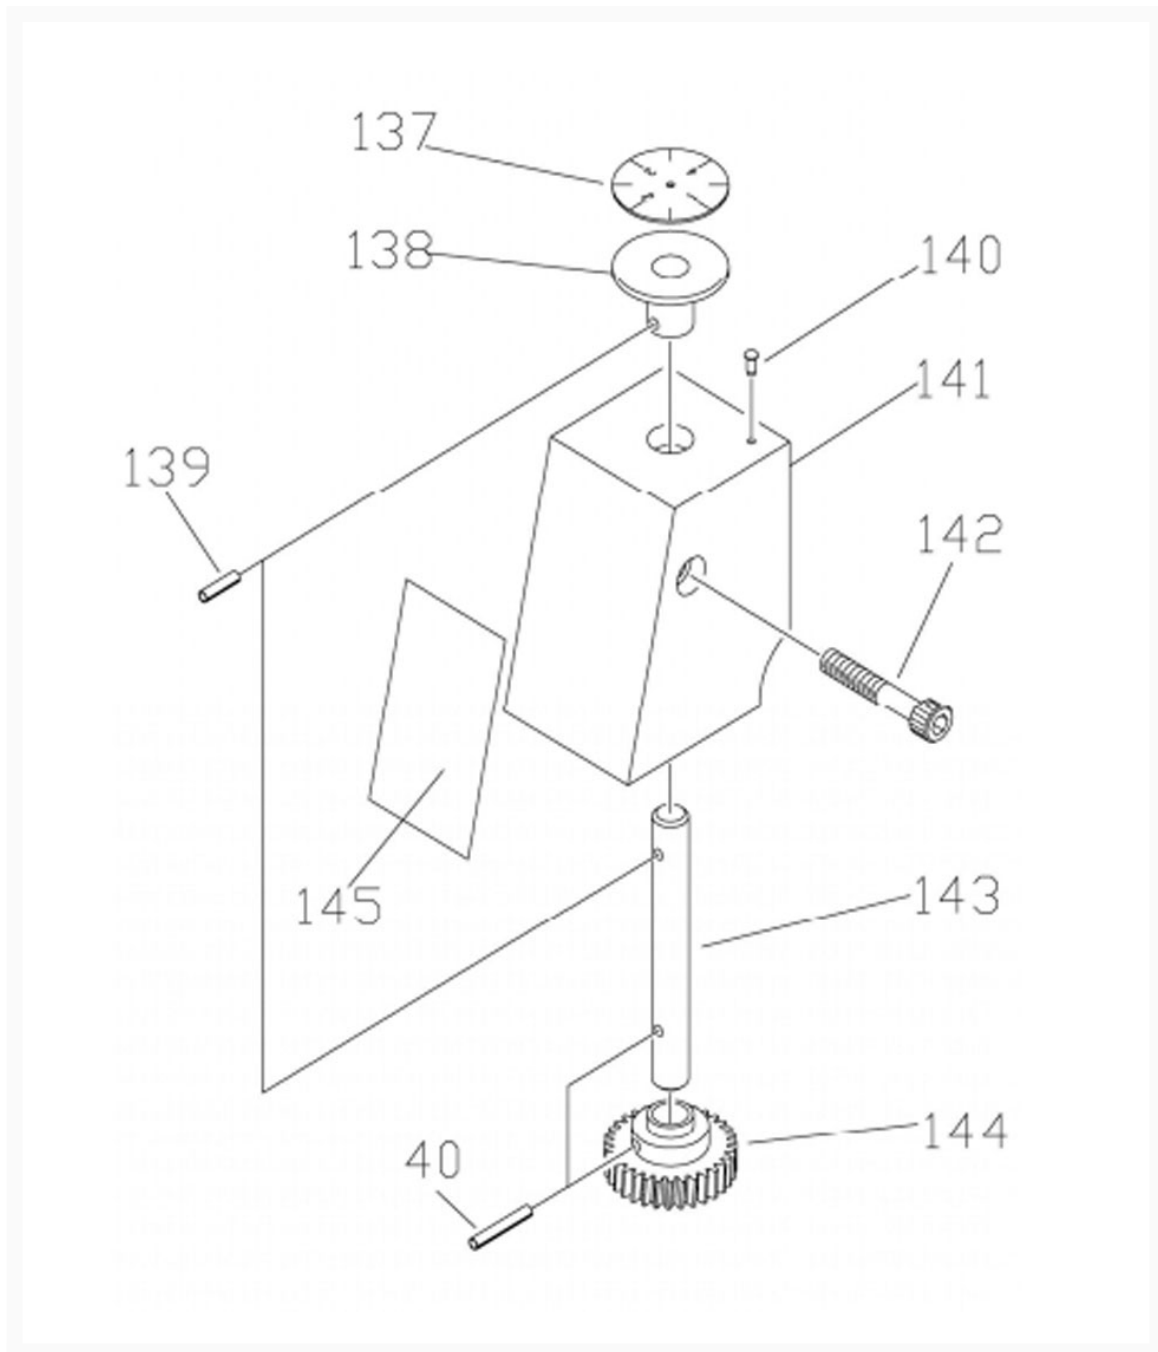

E-1440VS Dial Indicator Assembly

Product Images

Additional Information

Stock Number

892030-11

Products in this set