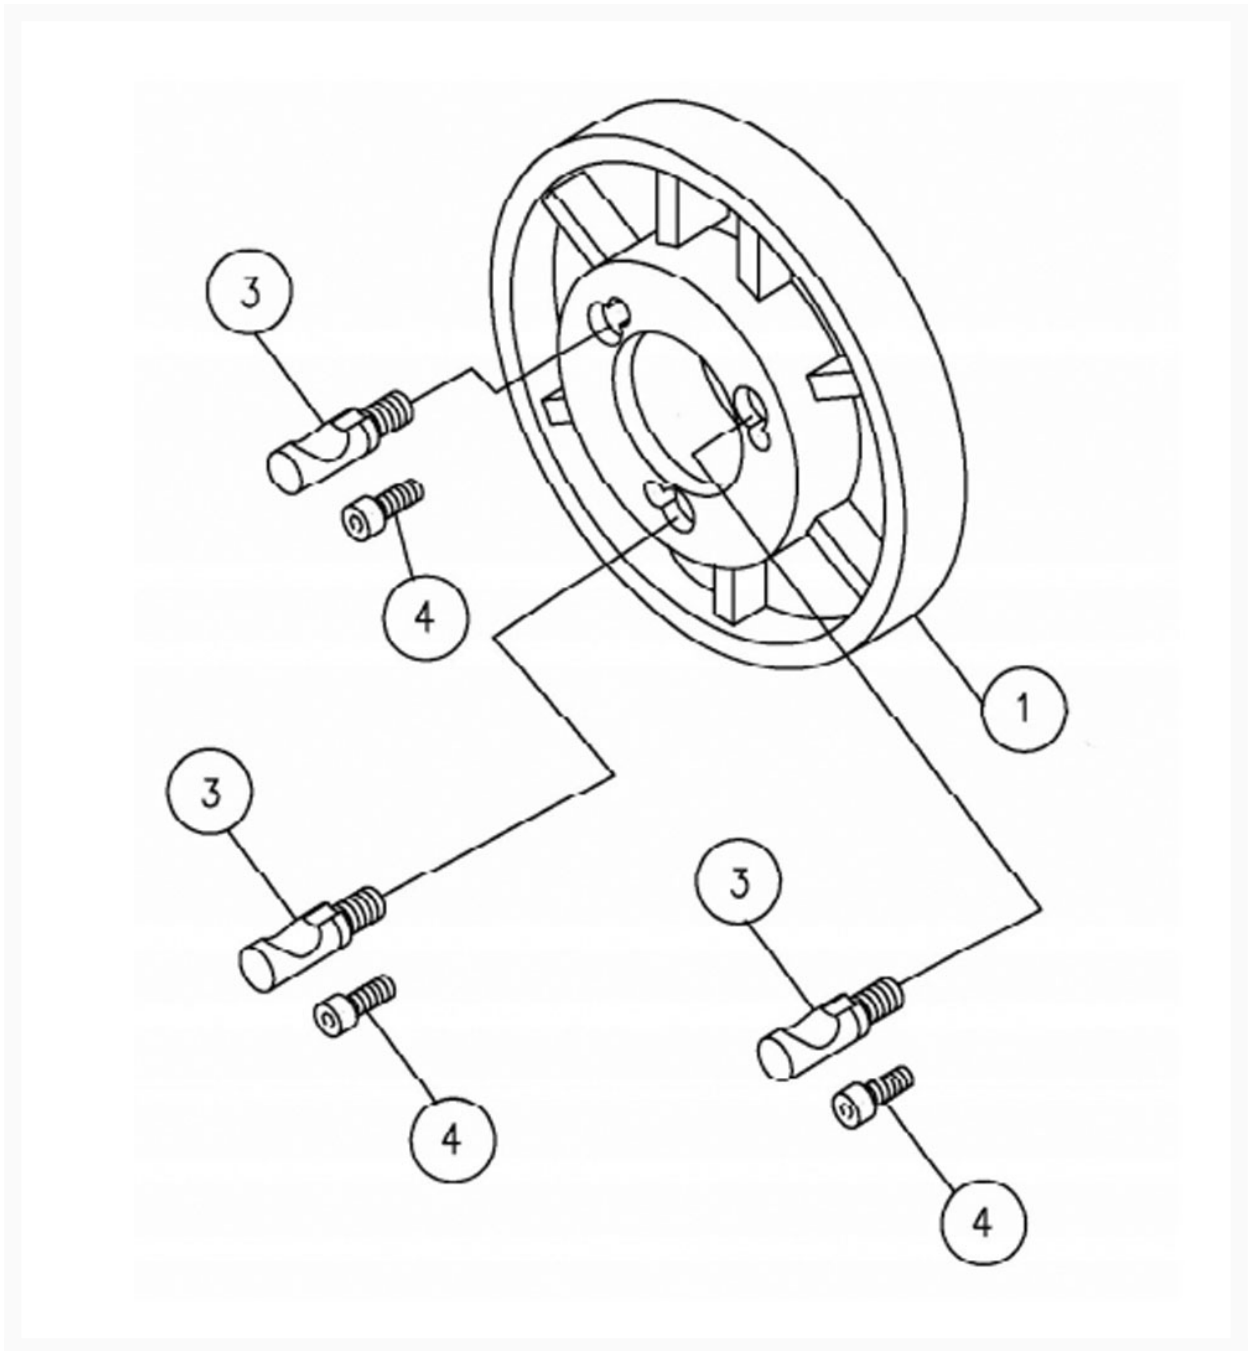

# E-1440VS Face Plate Assembly

## Additional Information

---

Stock Number

892030-14