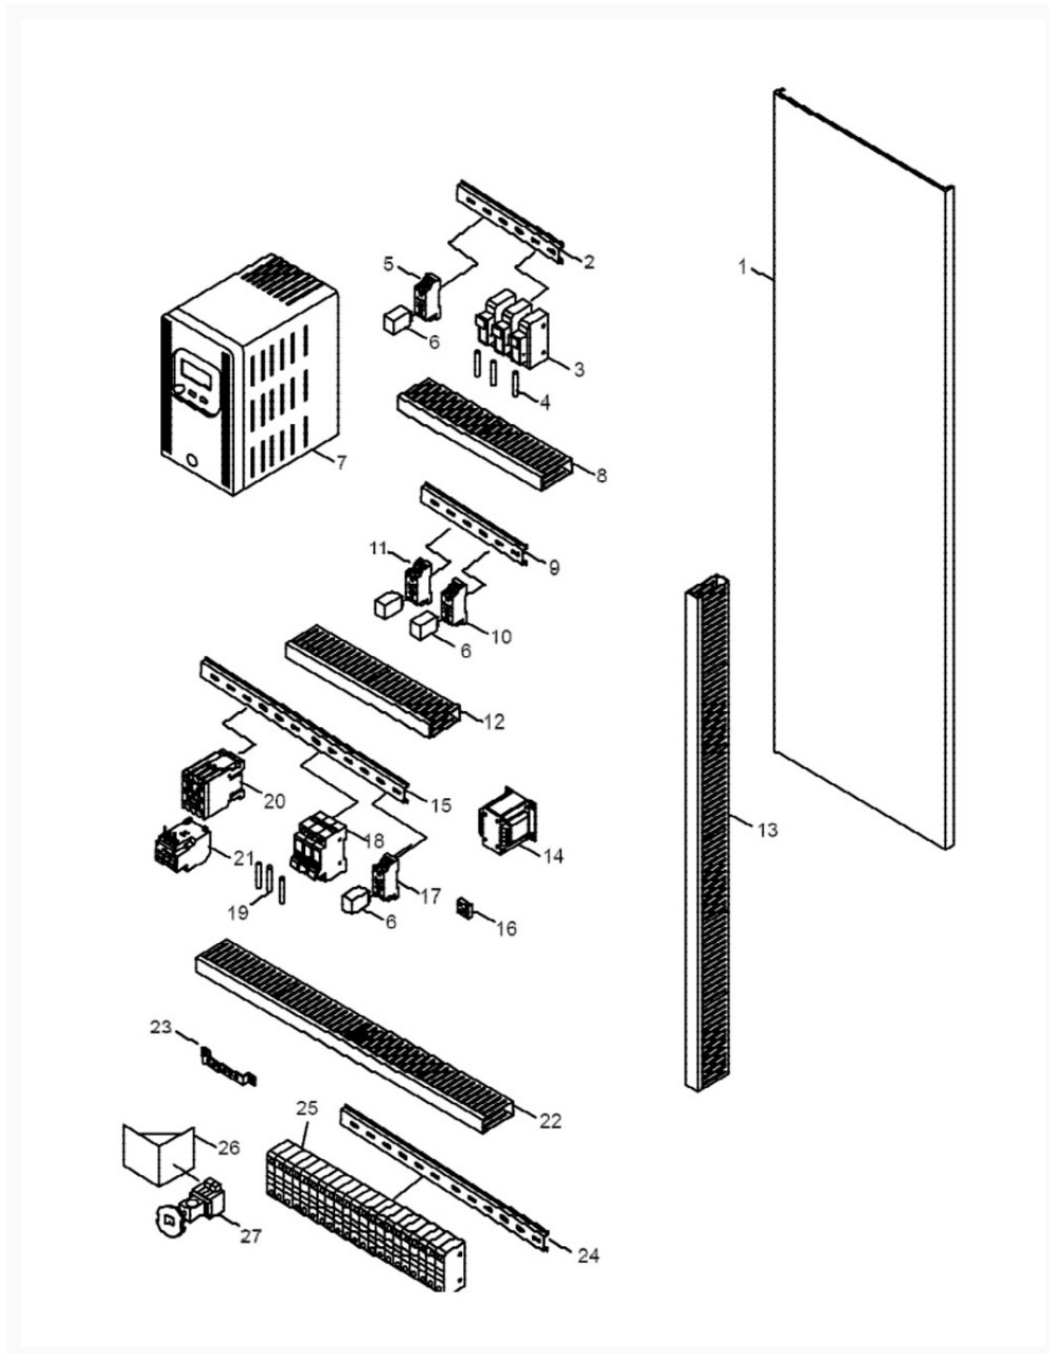

E-1440VS Control Plate Assembly

Product Images

Additional Information

Stock Number

892030-15

Products in this set