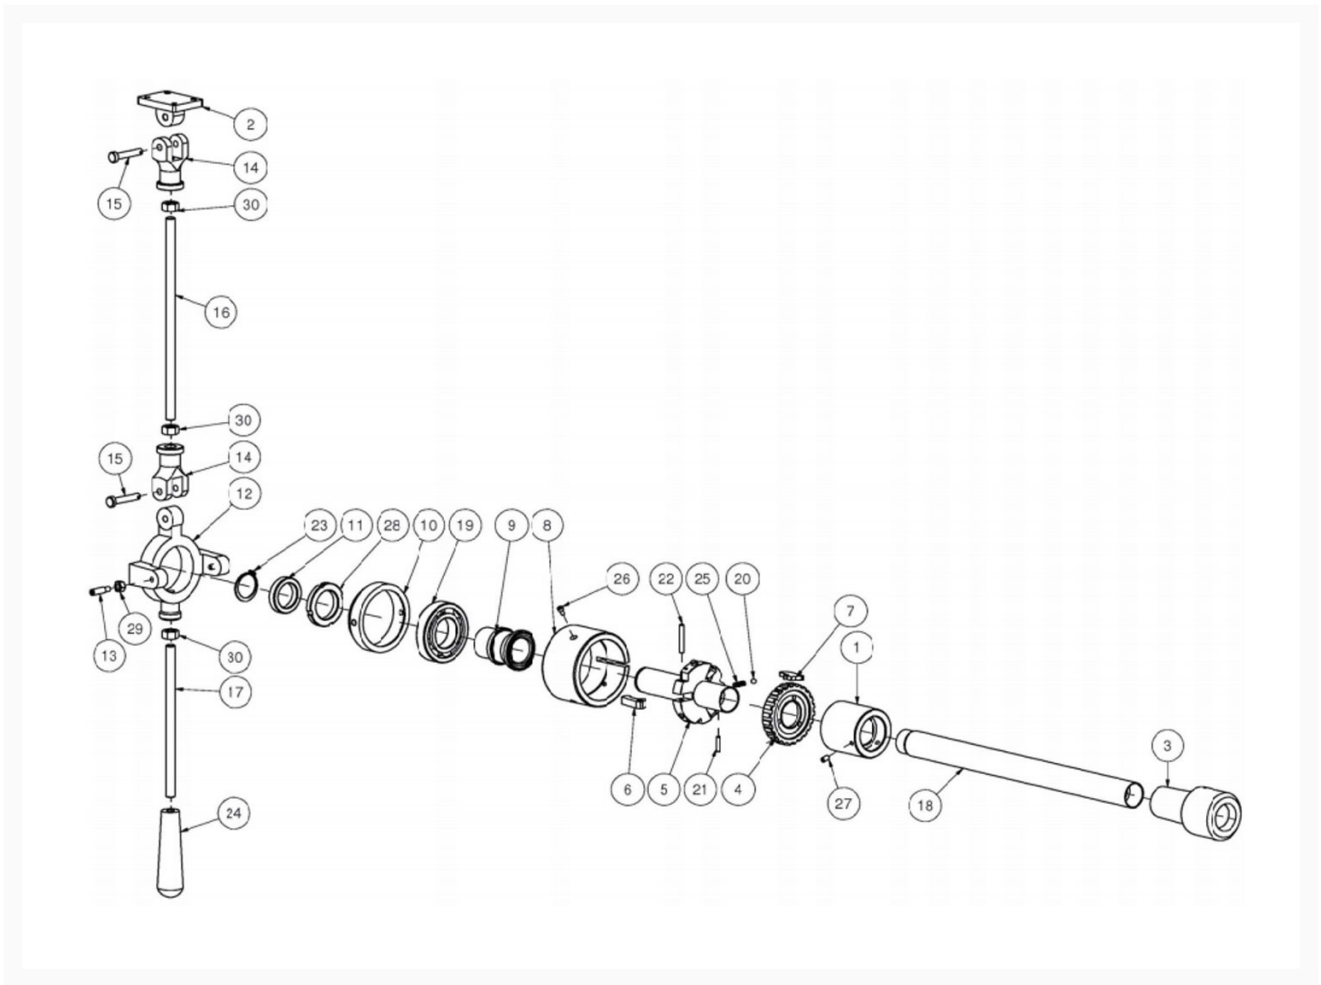

# E-1440VS Collet Closer Assembly

## Product Images

## Additional Information

Stock Number

892030-17

## Products in this set

---