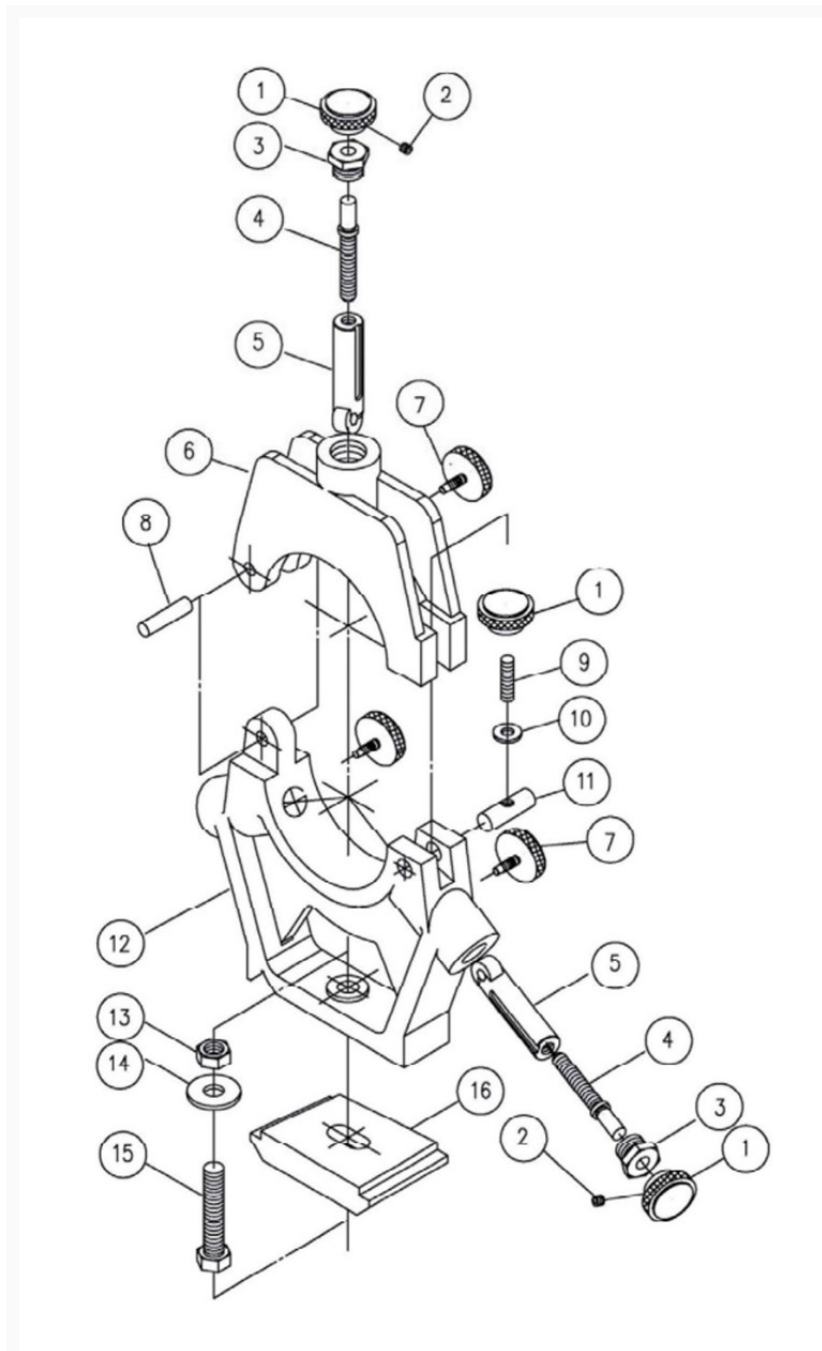

E-1440VS Steady Rest Assembly

Product Images

Additional Information

Stock Number

892030-18

Products in this set