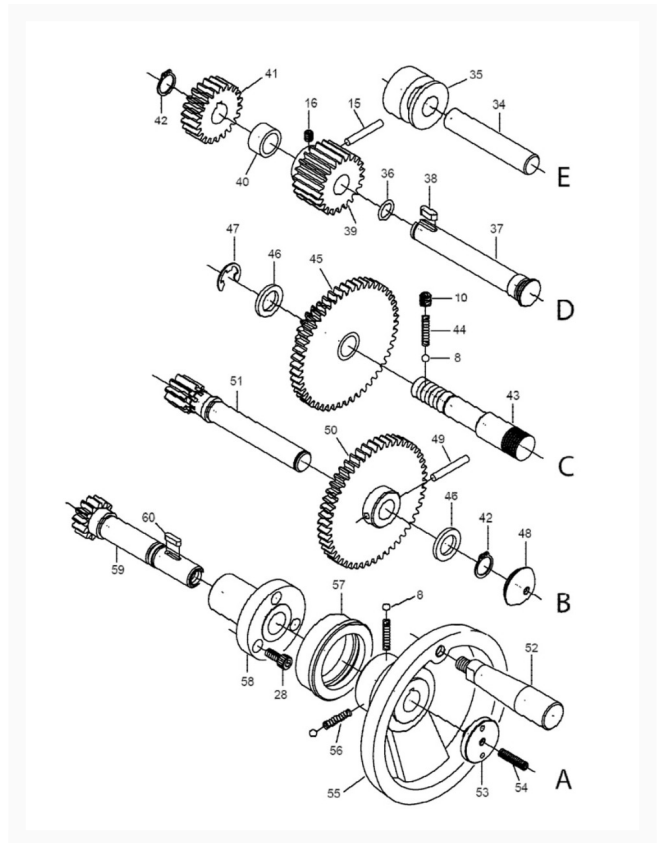

E-1340VS Apron Assembly

Product Images

Additional Information

Stock Number

892020-3

Products in this set