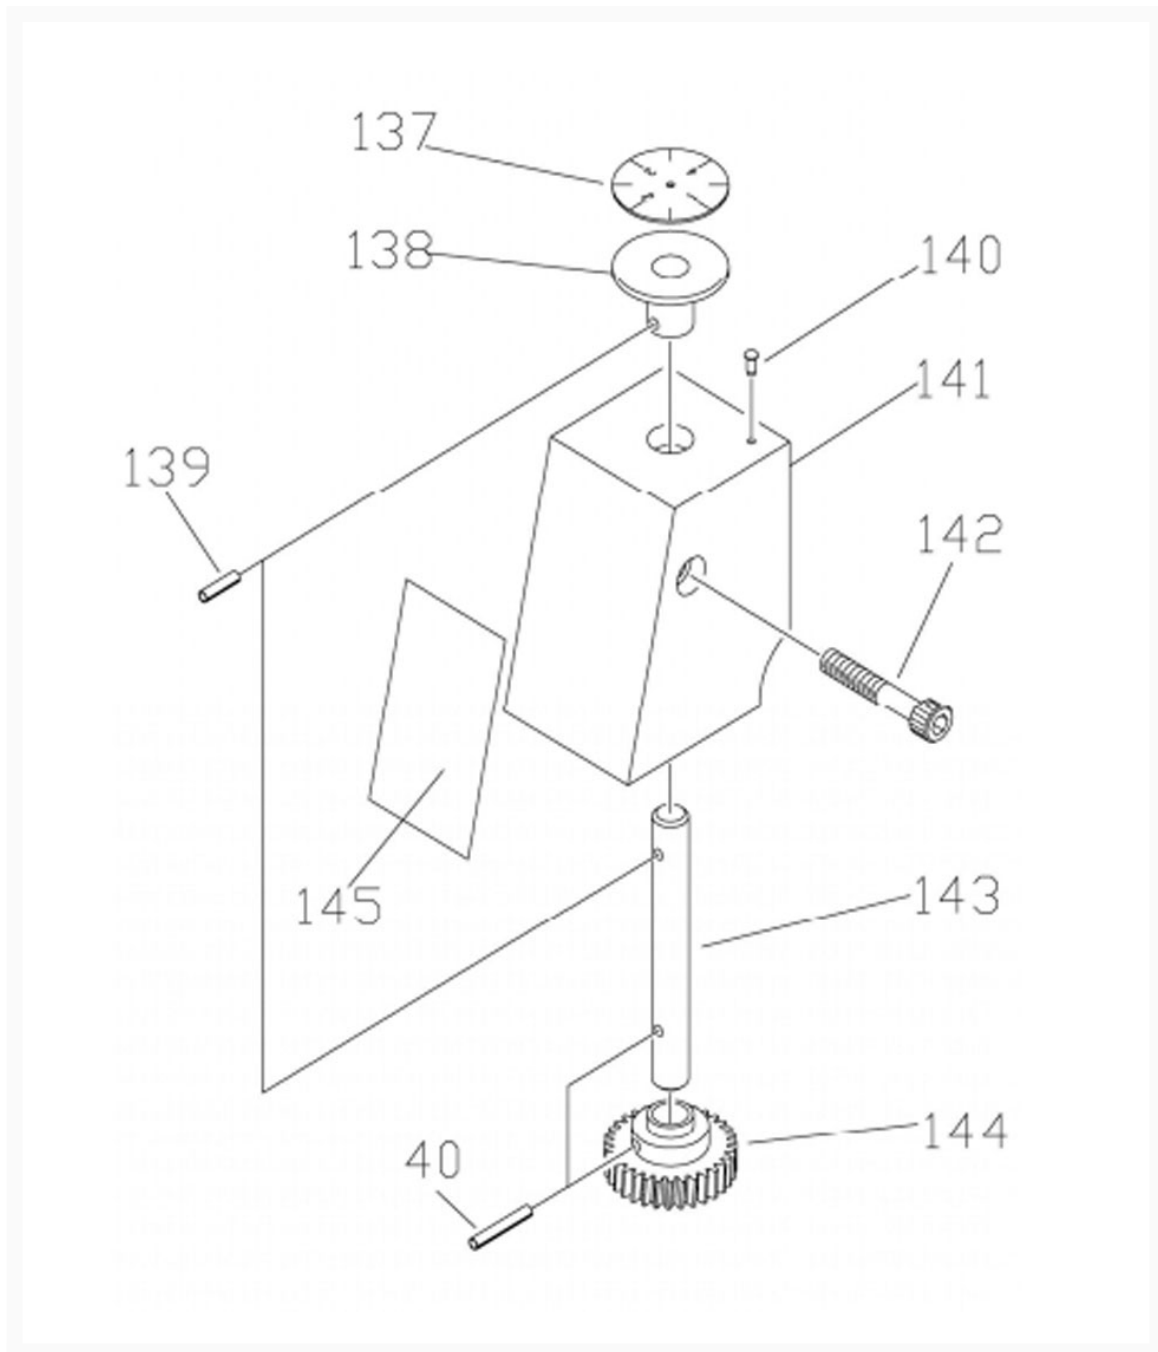

E-1340VS Dial Indicator Assembly

Product Images

Additional Information

Stock Number

892020-12

Products in this set