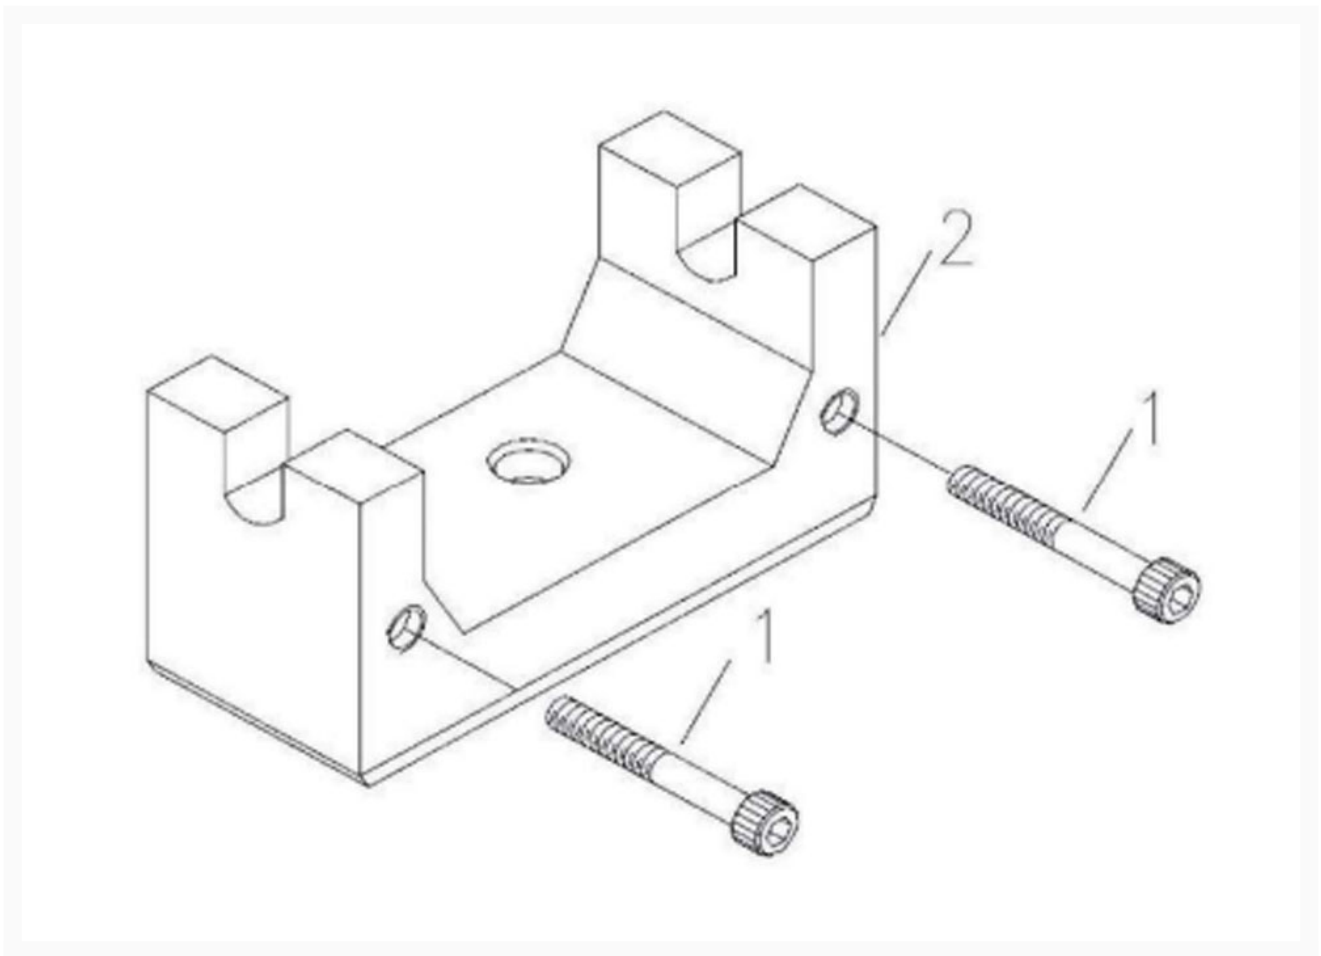

E-1340VS Chuck Key Bracket Assembly

Product Images

Additional Information

Stock Number

892020-14

Products in this set