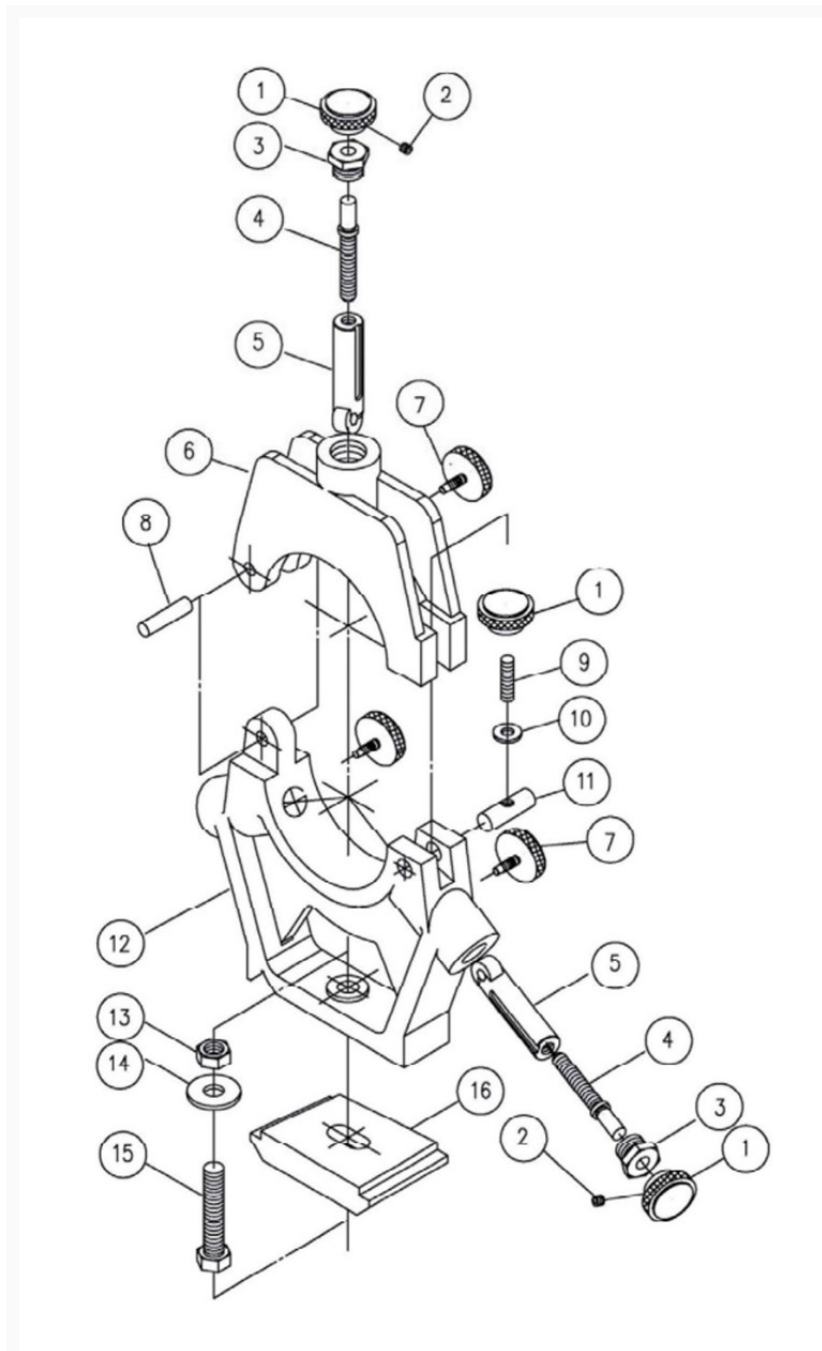

E-1340VS Steady Rest Assembly

Product Images

Additional Information

Stock Number

892020-19

Products in this set