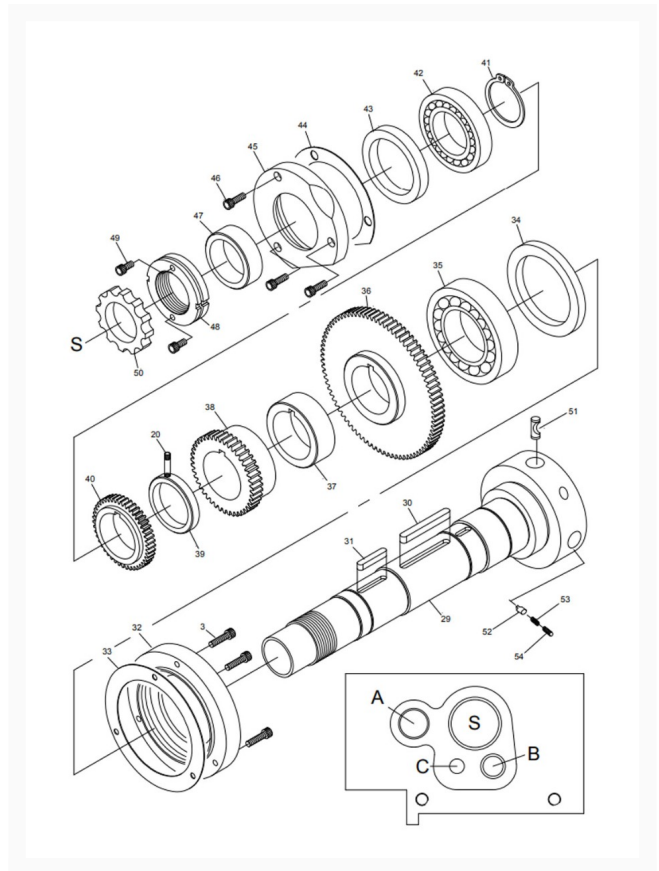

E-1236VS Headstock Assembly

Product Images

Additional Information

Stock Number

892000-1

Products in this set