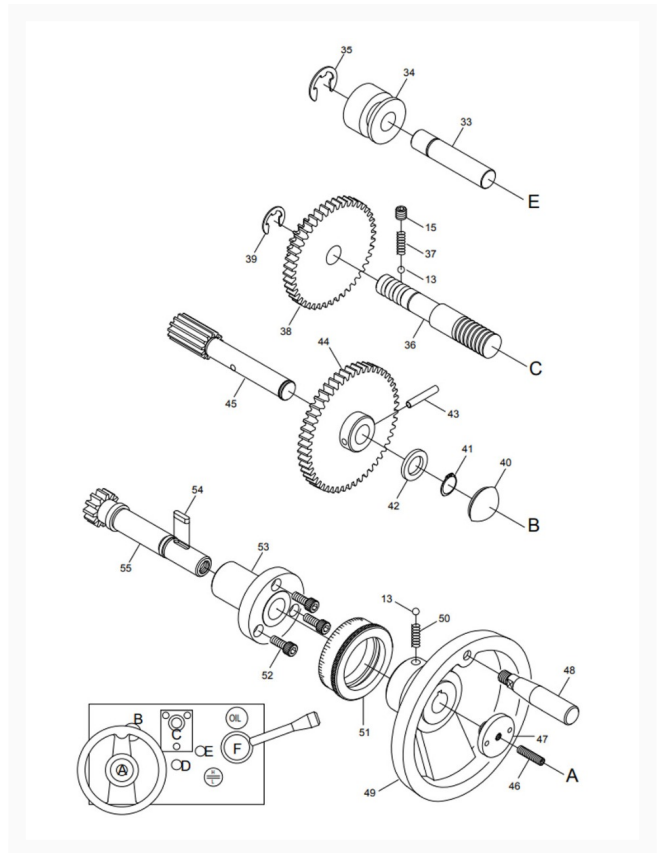

E-1236VS Apron Assembly

Product Images

Additional Information

Stock Number

892000-3

Products in this set