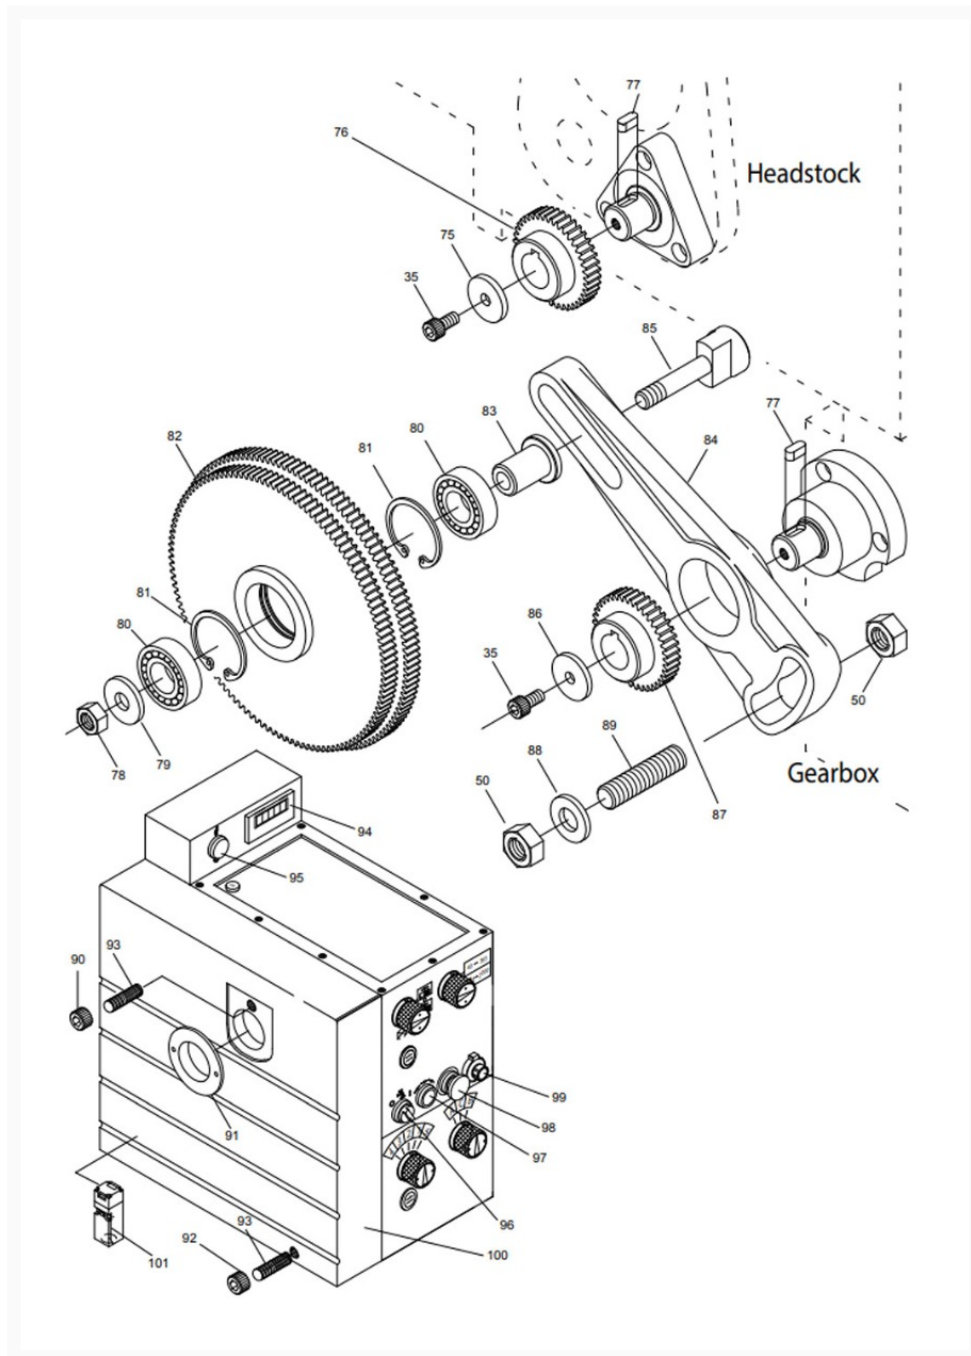

E-1236VS End Gear Assembly

Product Images

Additional Information

Stock Number

892000-10

Products in this set