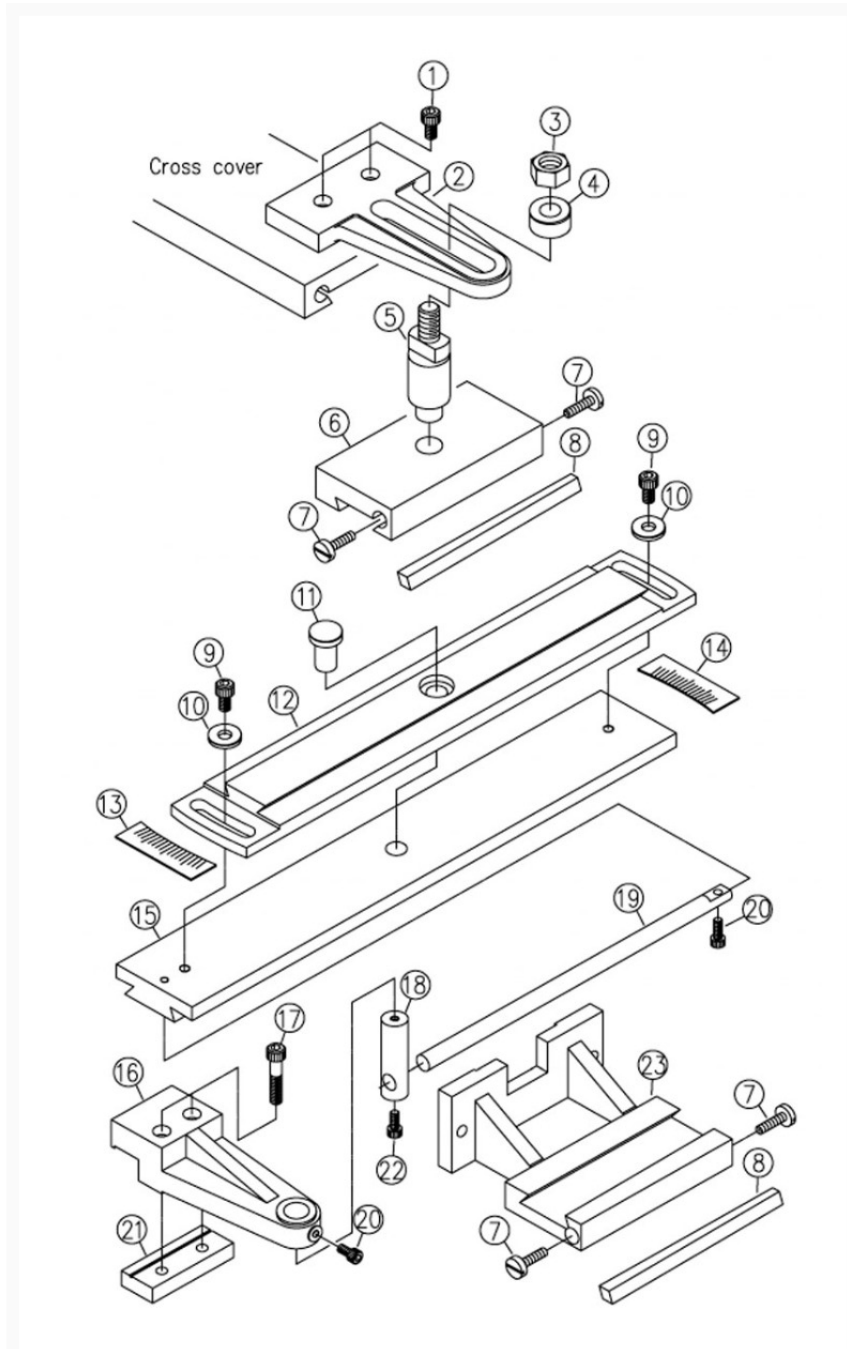

E-1236VS Taper Attachment

Product Images

Additional Information

Stock Number

892000-16

Products in this set