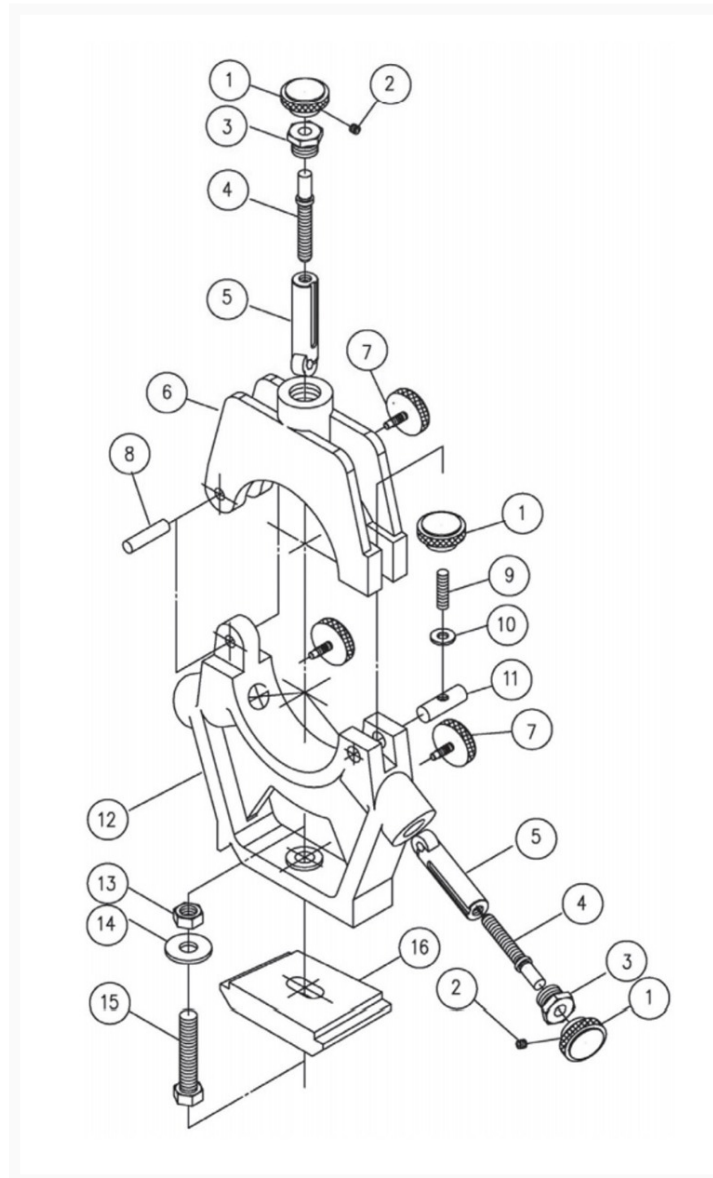

# E-1236VS Steady Rest Assembly

## Product Images

---

## Additional Information

---

Stock Number

892000-21