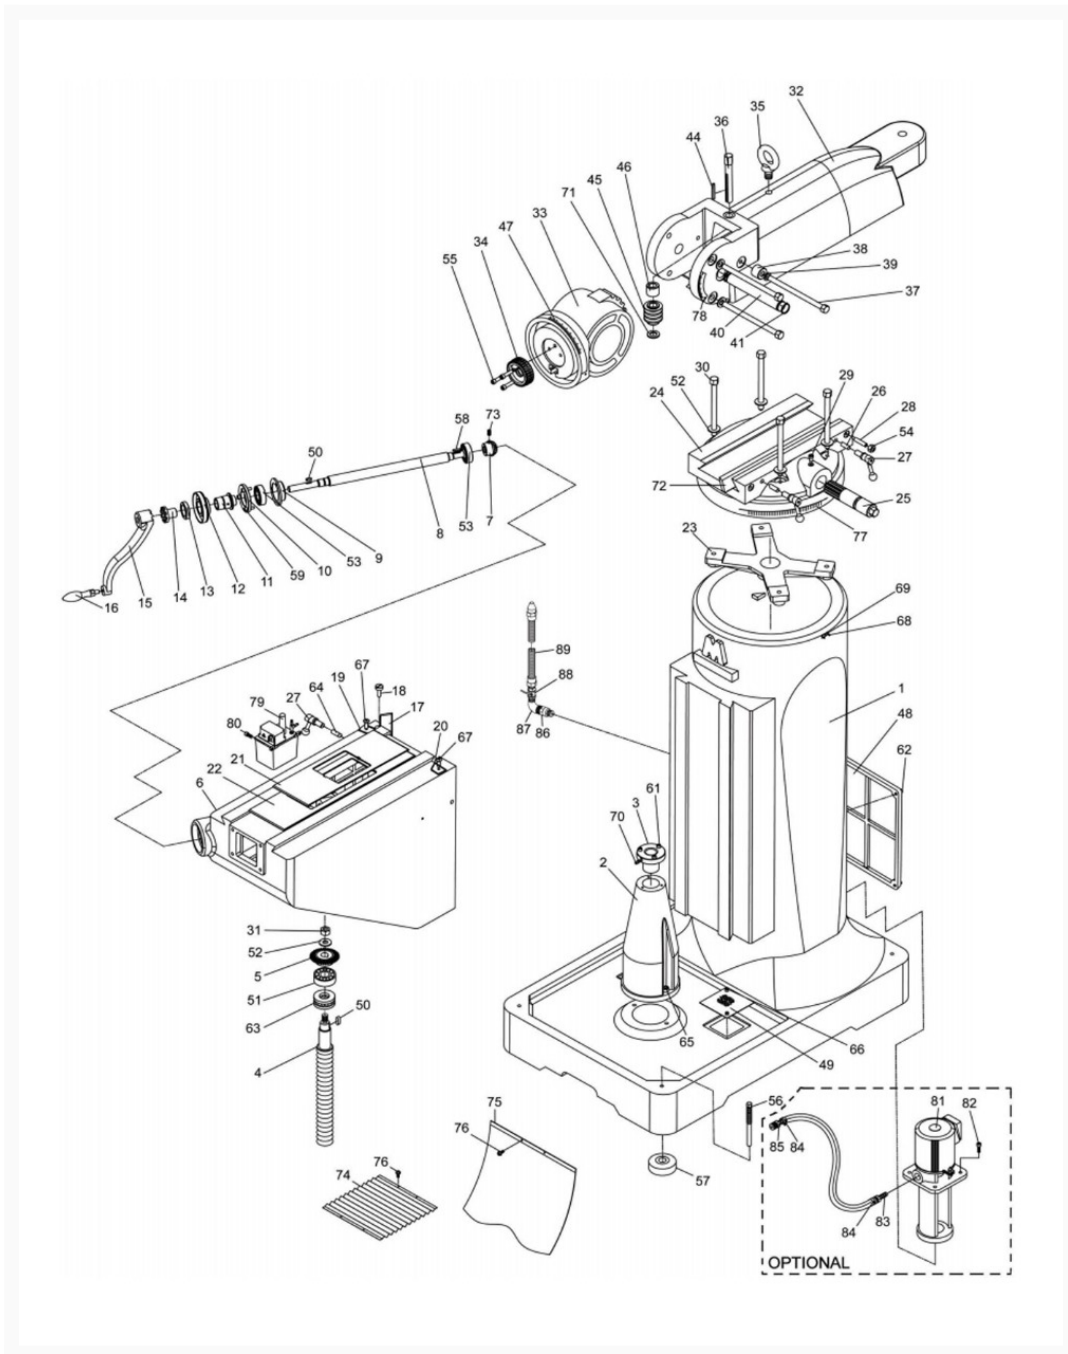

ETM-949EVS Base Assembly

Product Images

Additional Information

Stock Number

894050-2

Products in this set