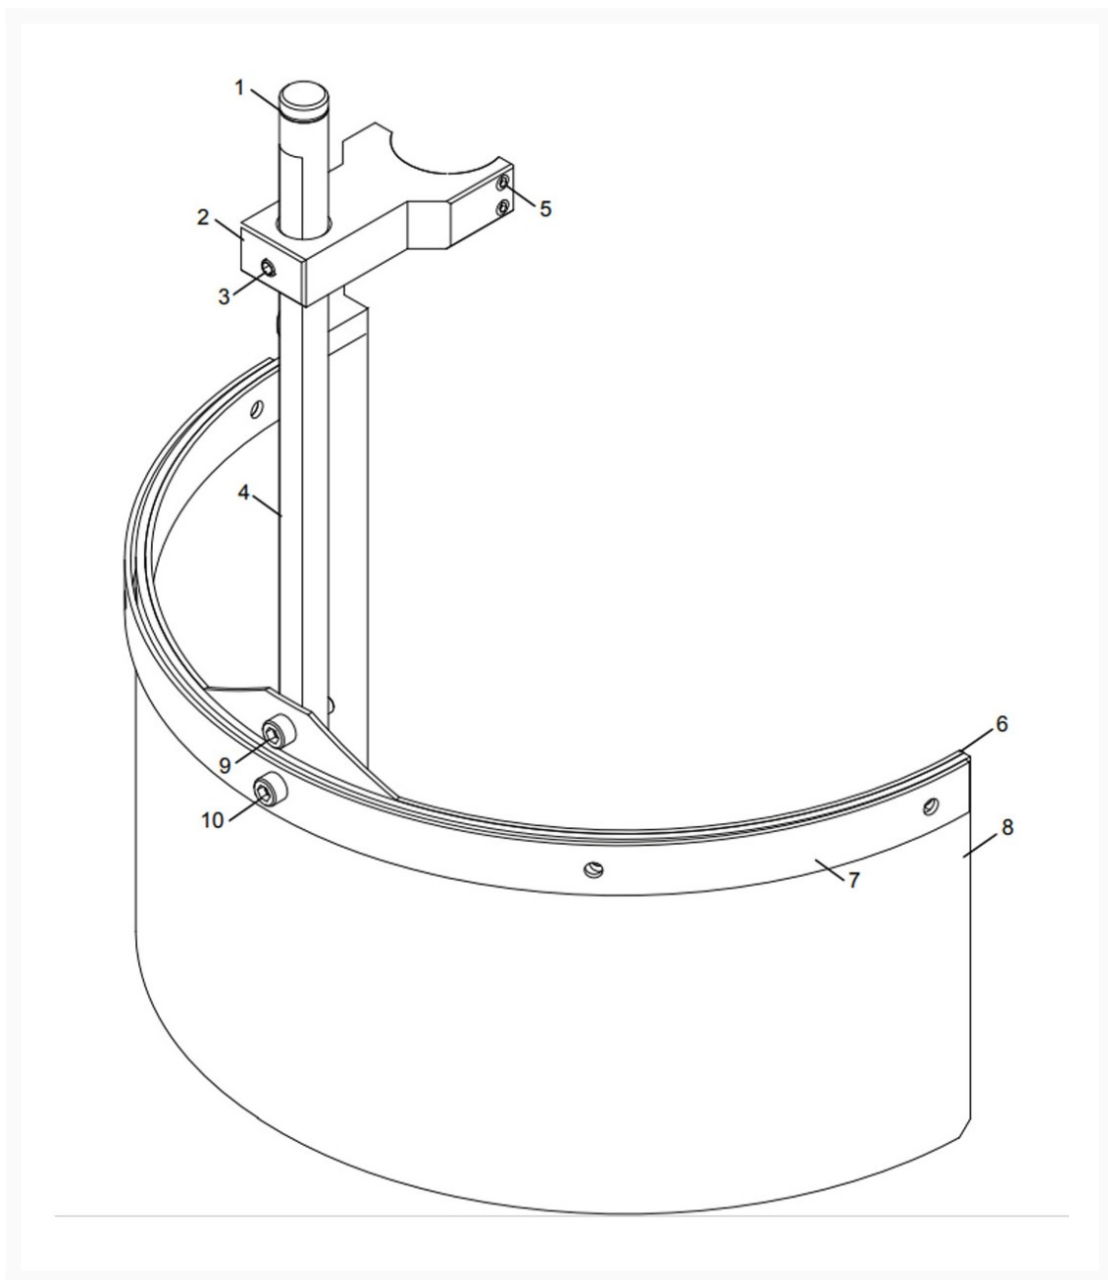

ETM-949EVS Spindle Shaft Guard Assembly

Product Images