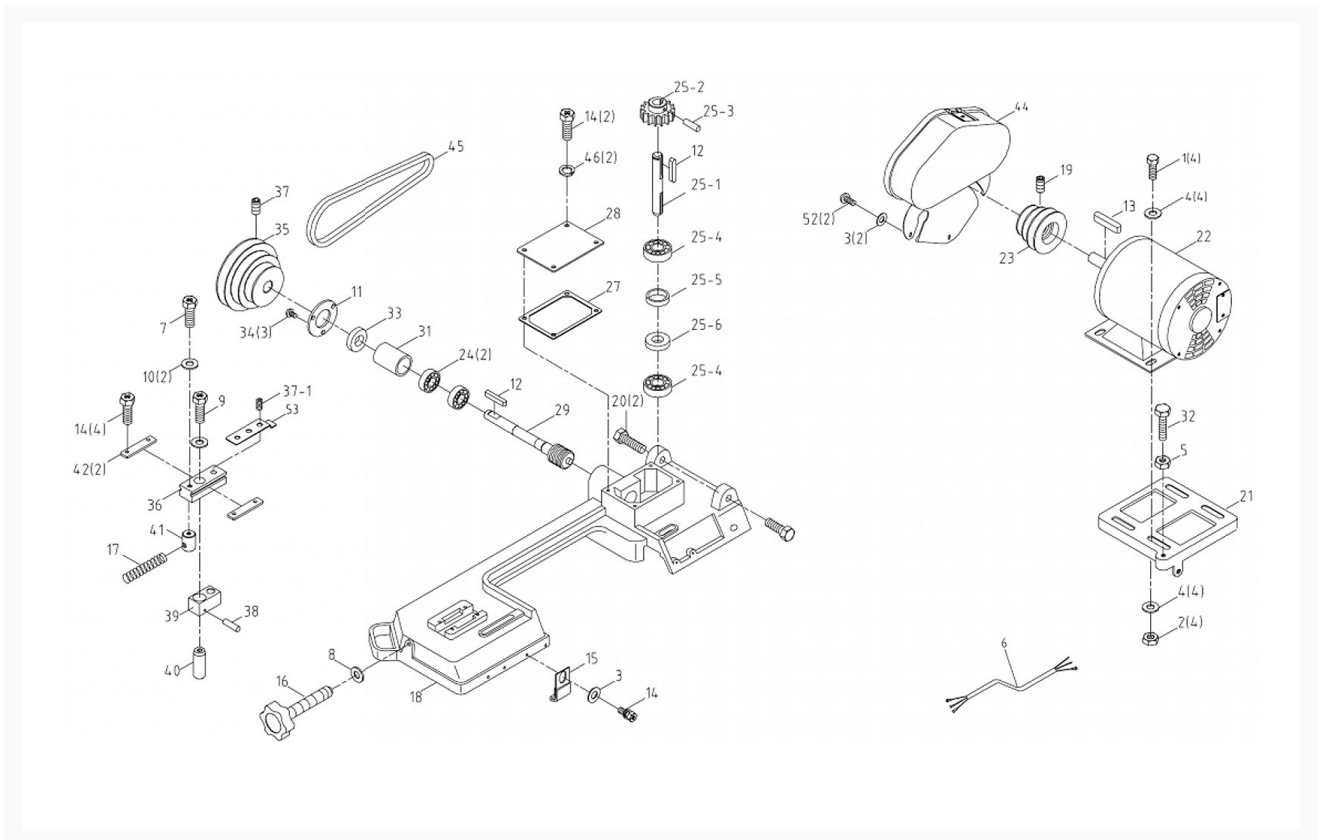

J-3230 Lower Saw Head Assembly

Product Images

Additional Information

Stock Number

414453-1

Products in this set