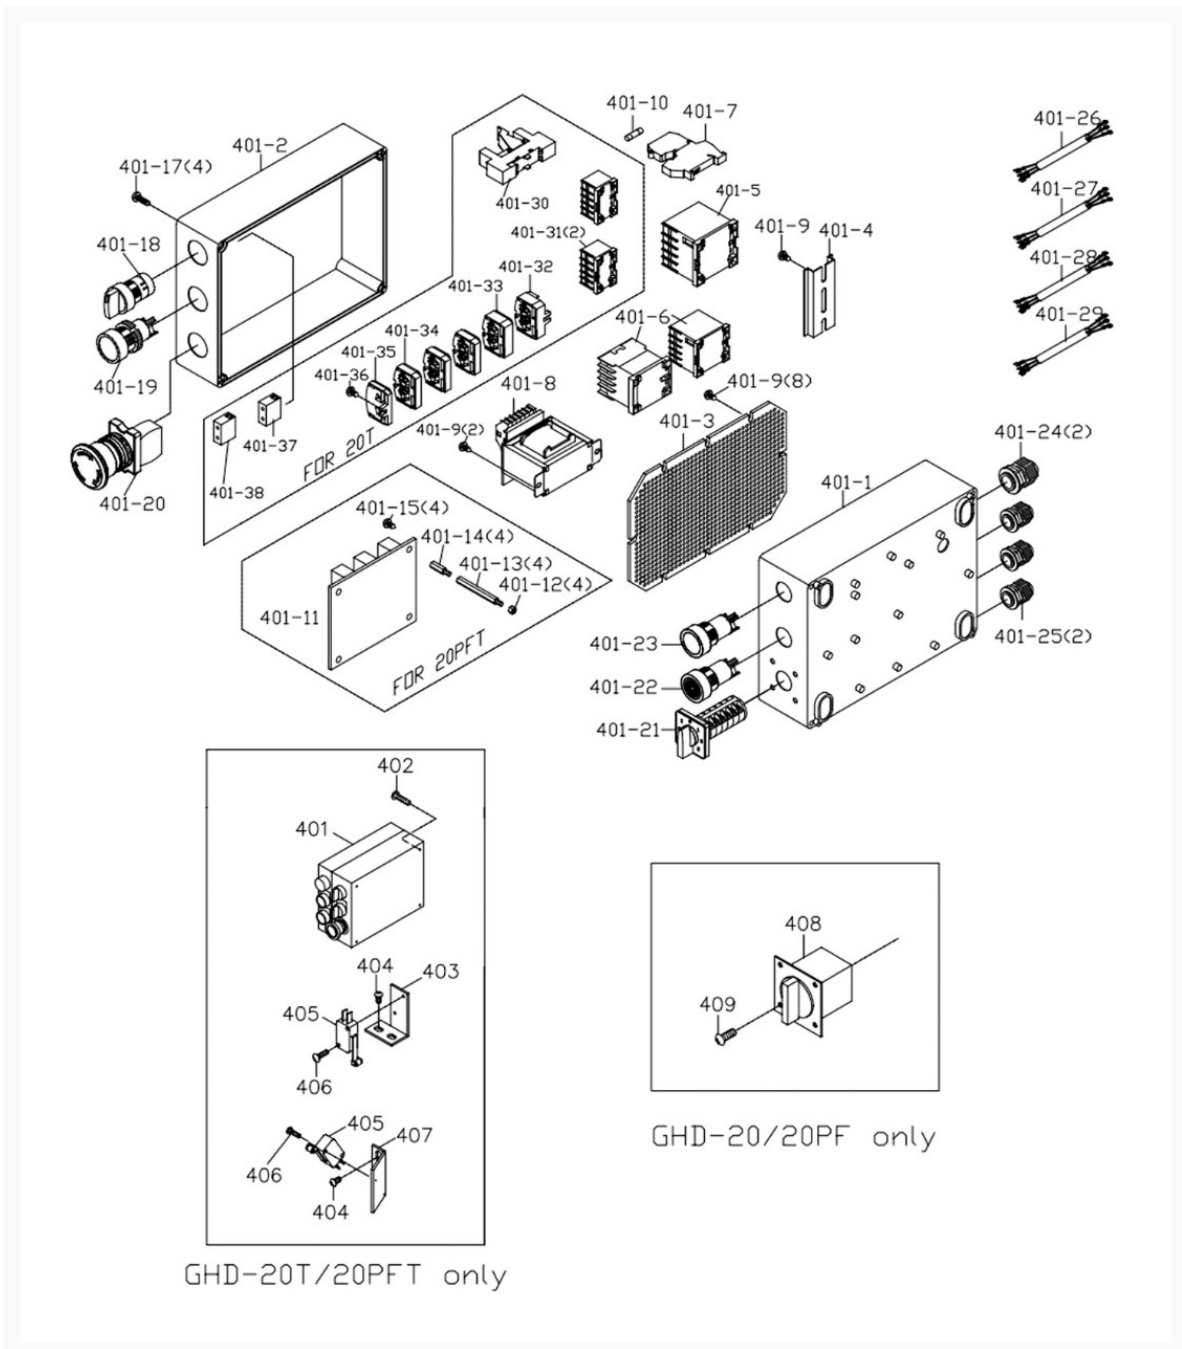

GHD-20 Control Box Assembly

Product Images

Additional Information

Stock Number

354020-4

Products in this set