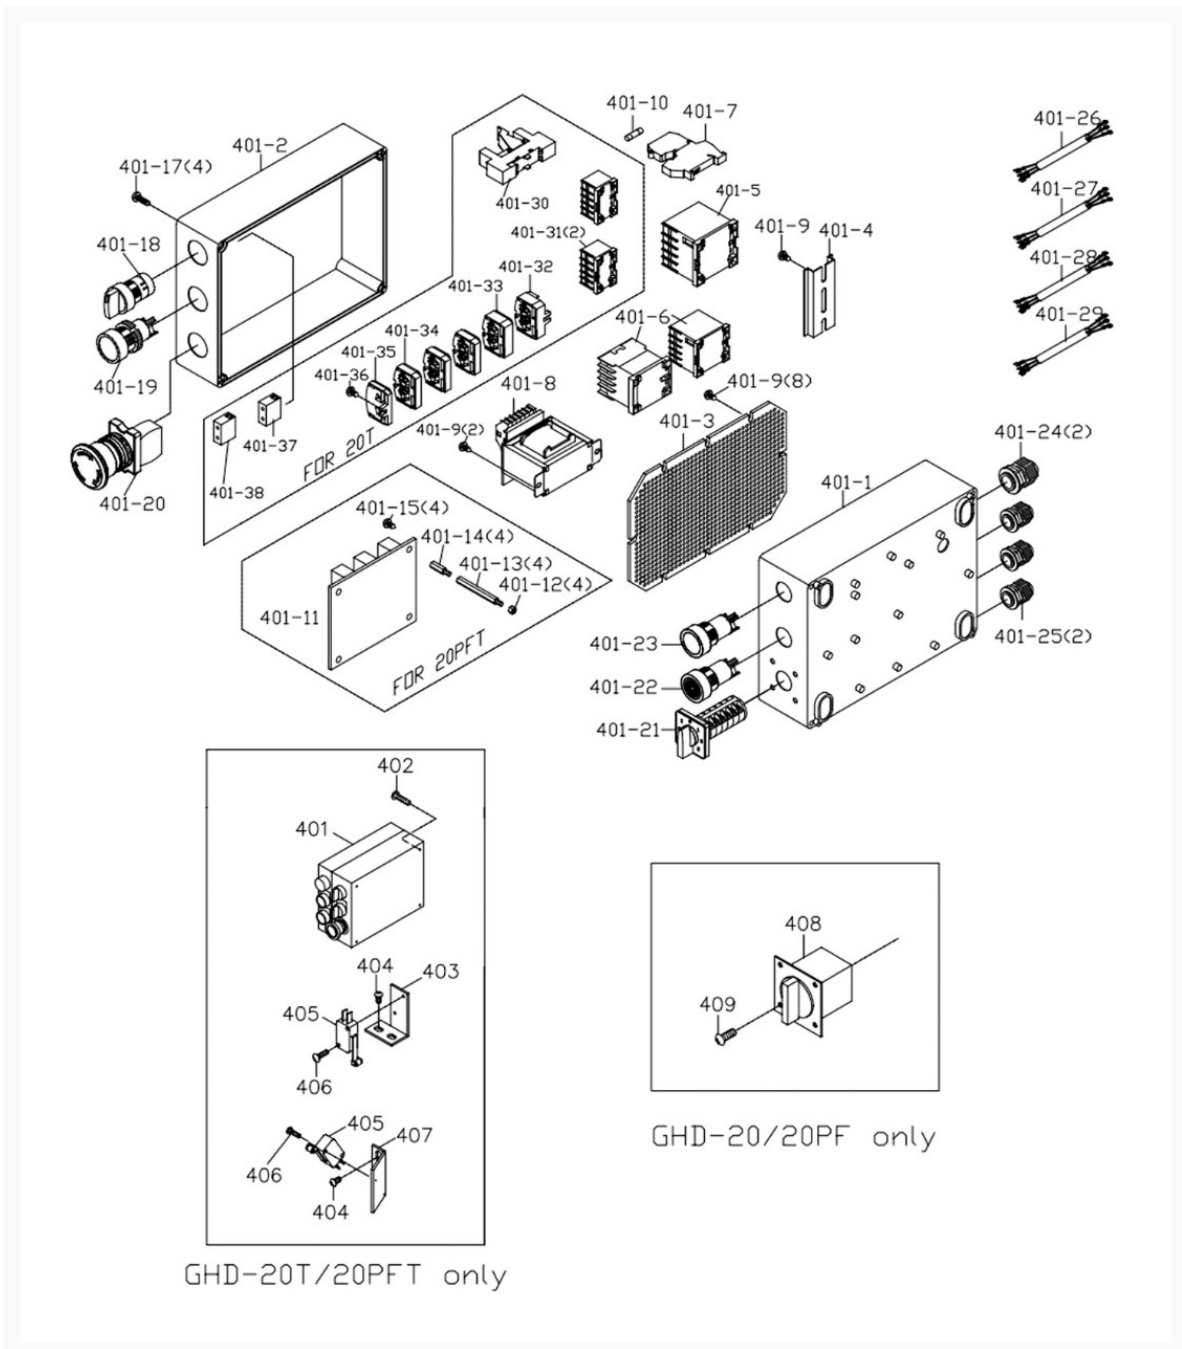

GHD-20PF Control Box Assembly

Product Images

Additional Information

Stock Number

354024-4

Products in this set