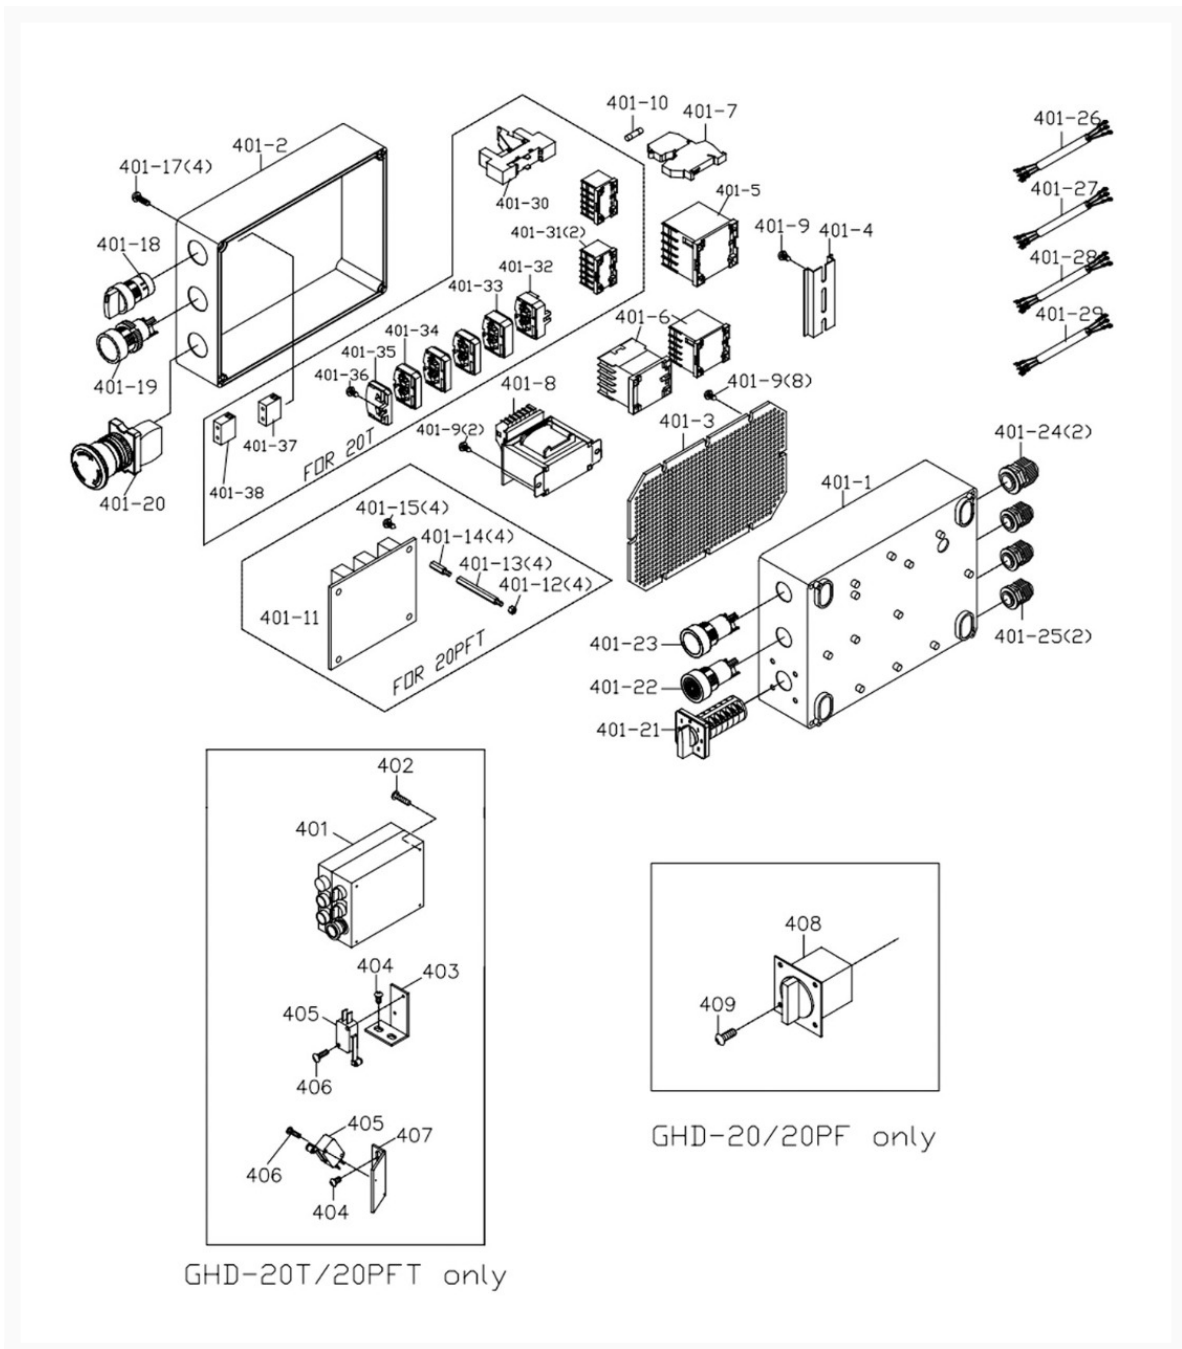

GHD-20T Control Box Assembly

Product Images

Additional Information

Stock Number

354022-4

Products in this set