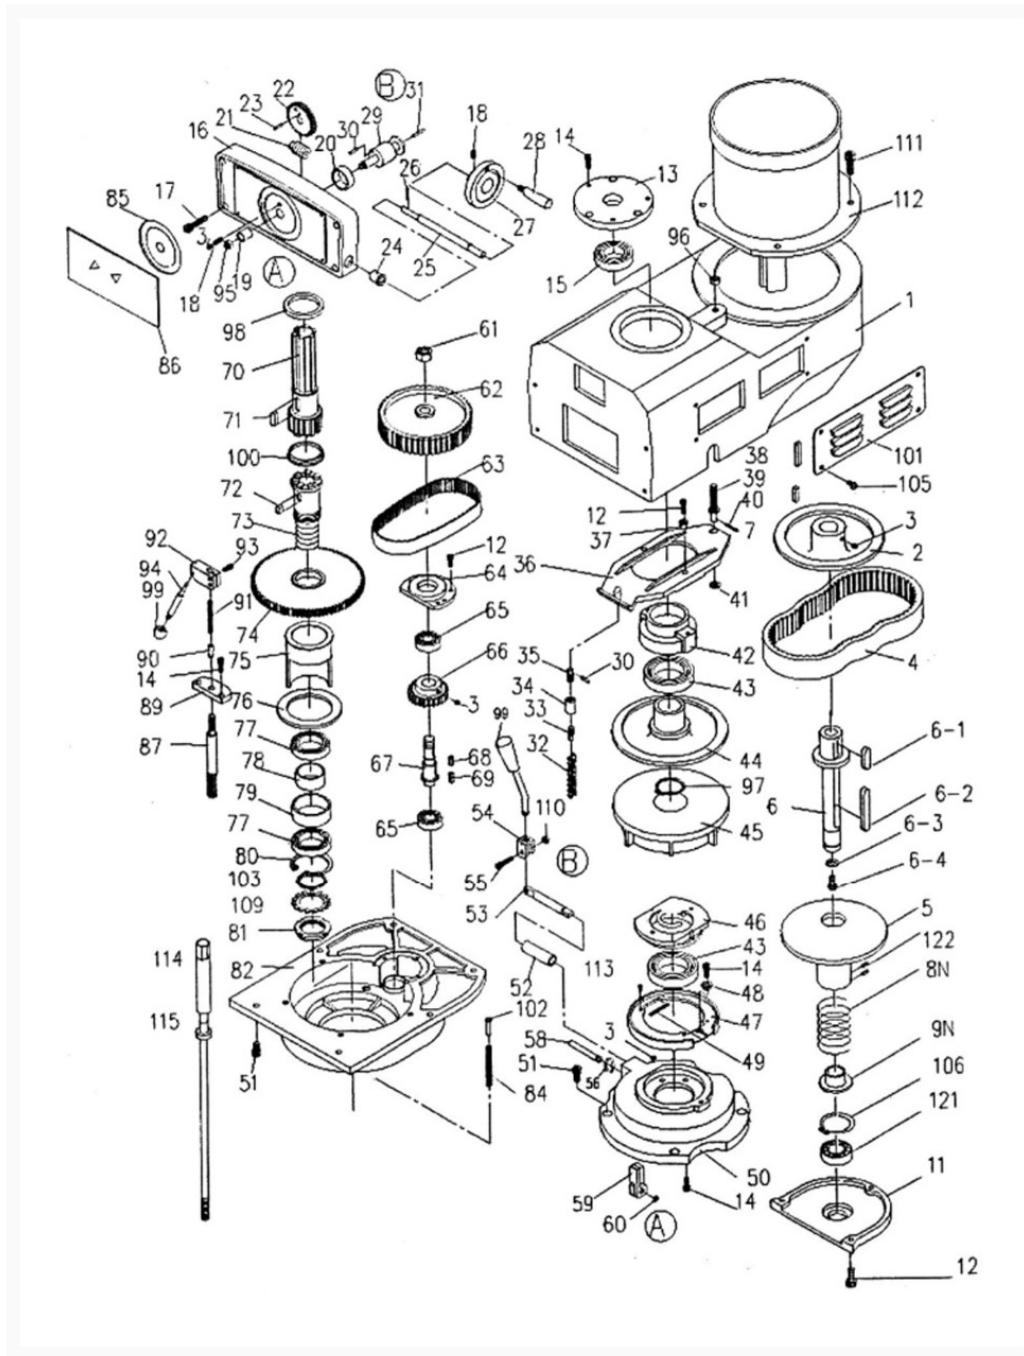

JTM-1050 Upper Head Assembly

Product Images

Additional Information

Stock Number

690050-1

Products in this set