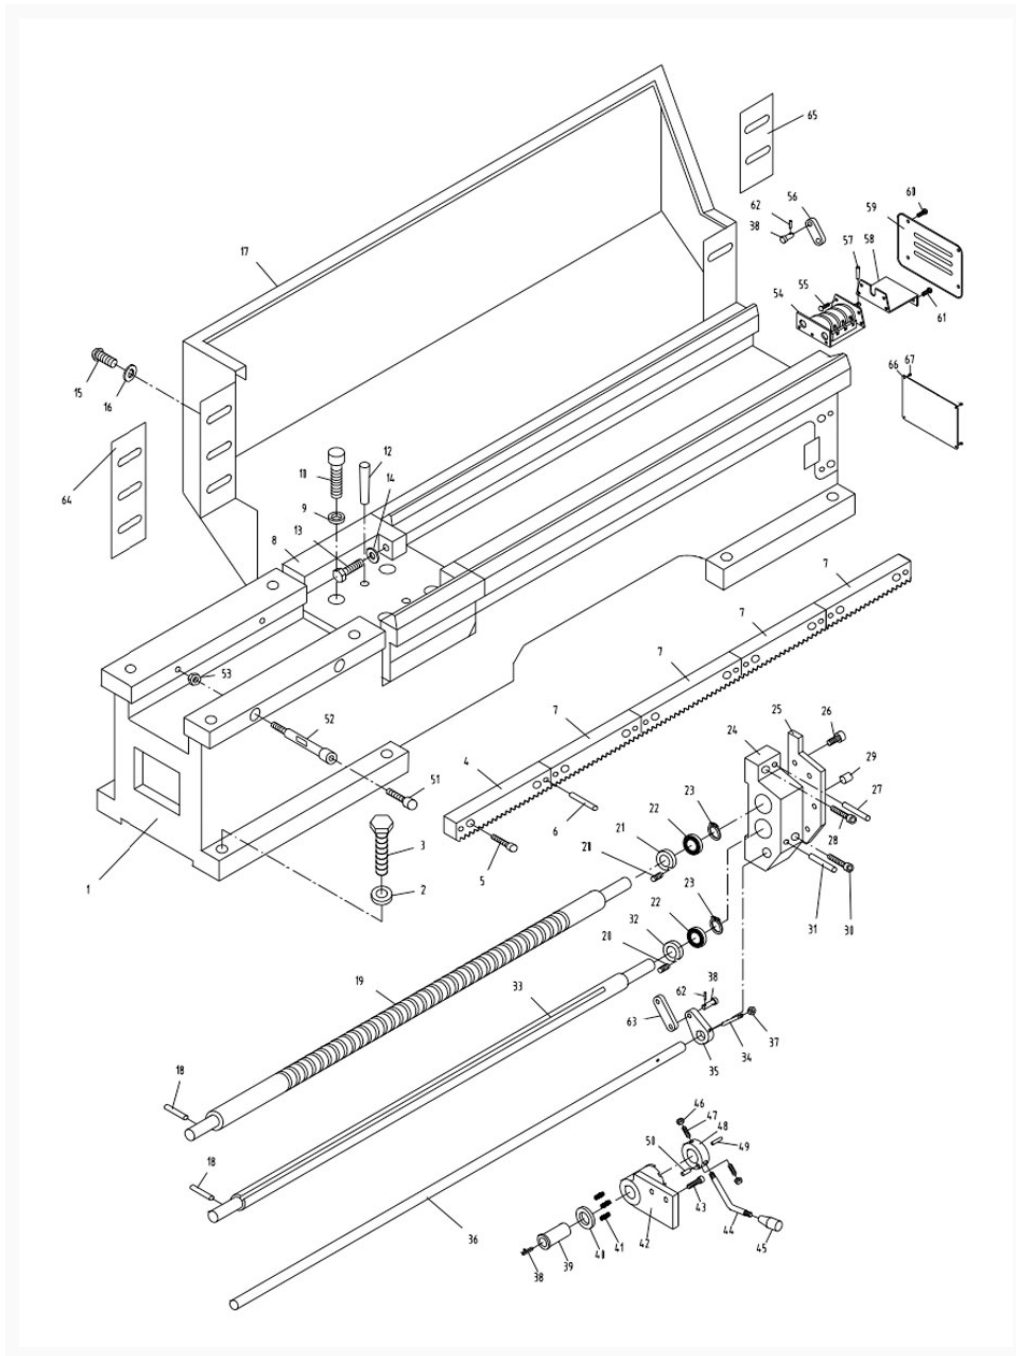

# GH-1440ZX Bed Assembly

## Additional Information

---

Stock Number

321941-3