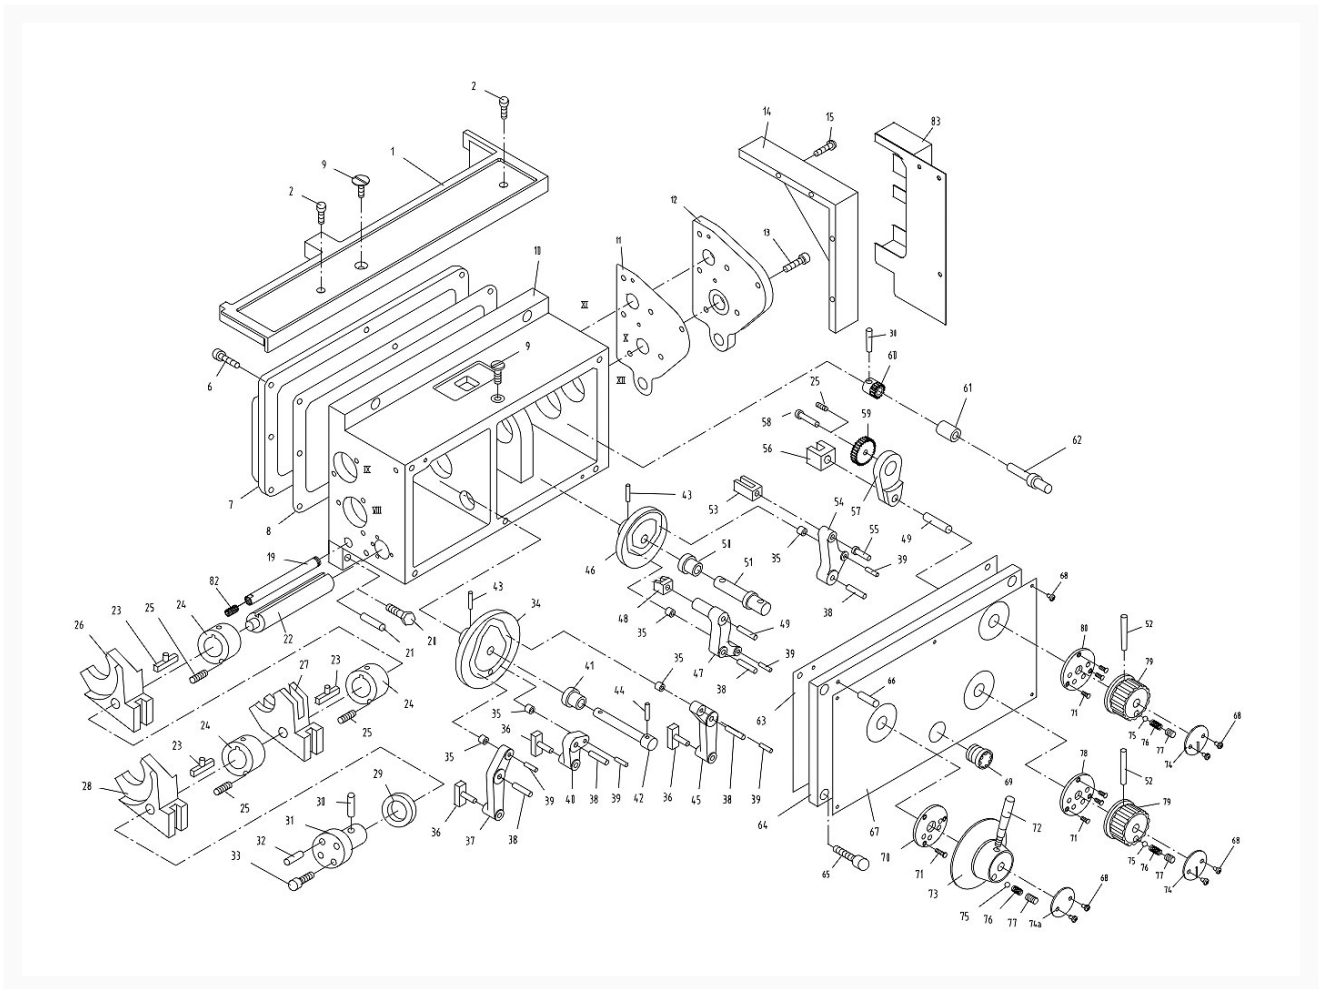

GH-1440ZX Quick Change Gear Box I

Product Images

Additional Information

Stock Number

321941-10

Products in this set