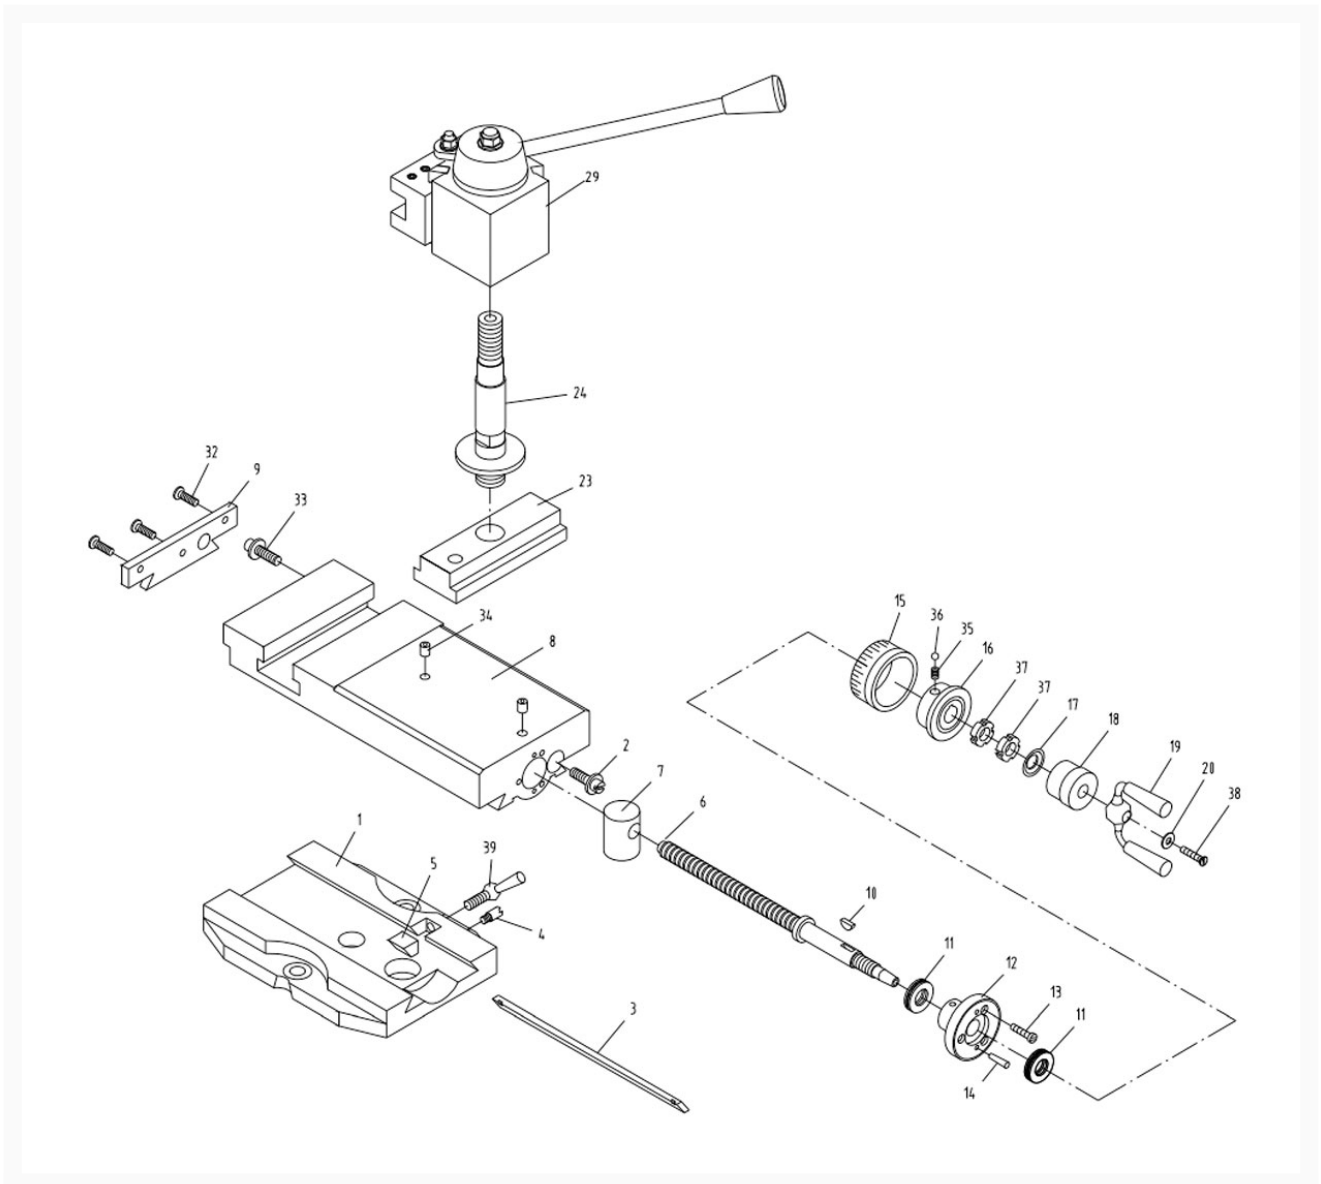

GH-1440ZX Quick Change Tool Post

Product Images

Additional Information

Stock Number

321941-19

Products in this set