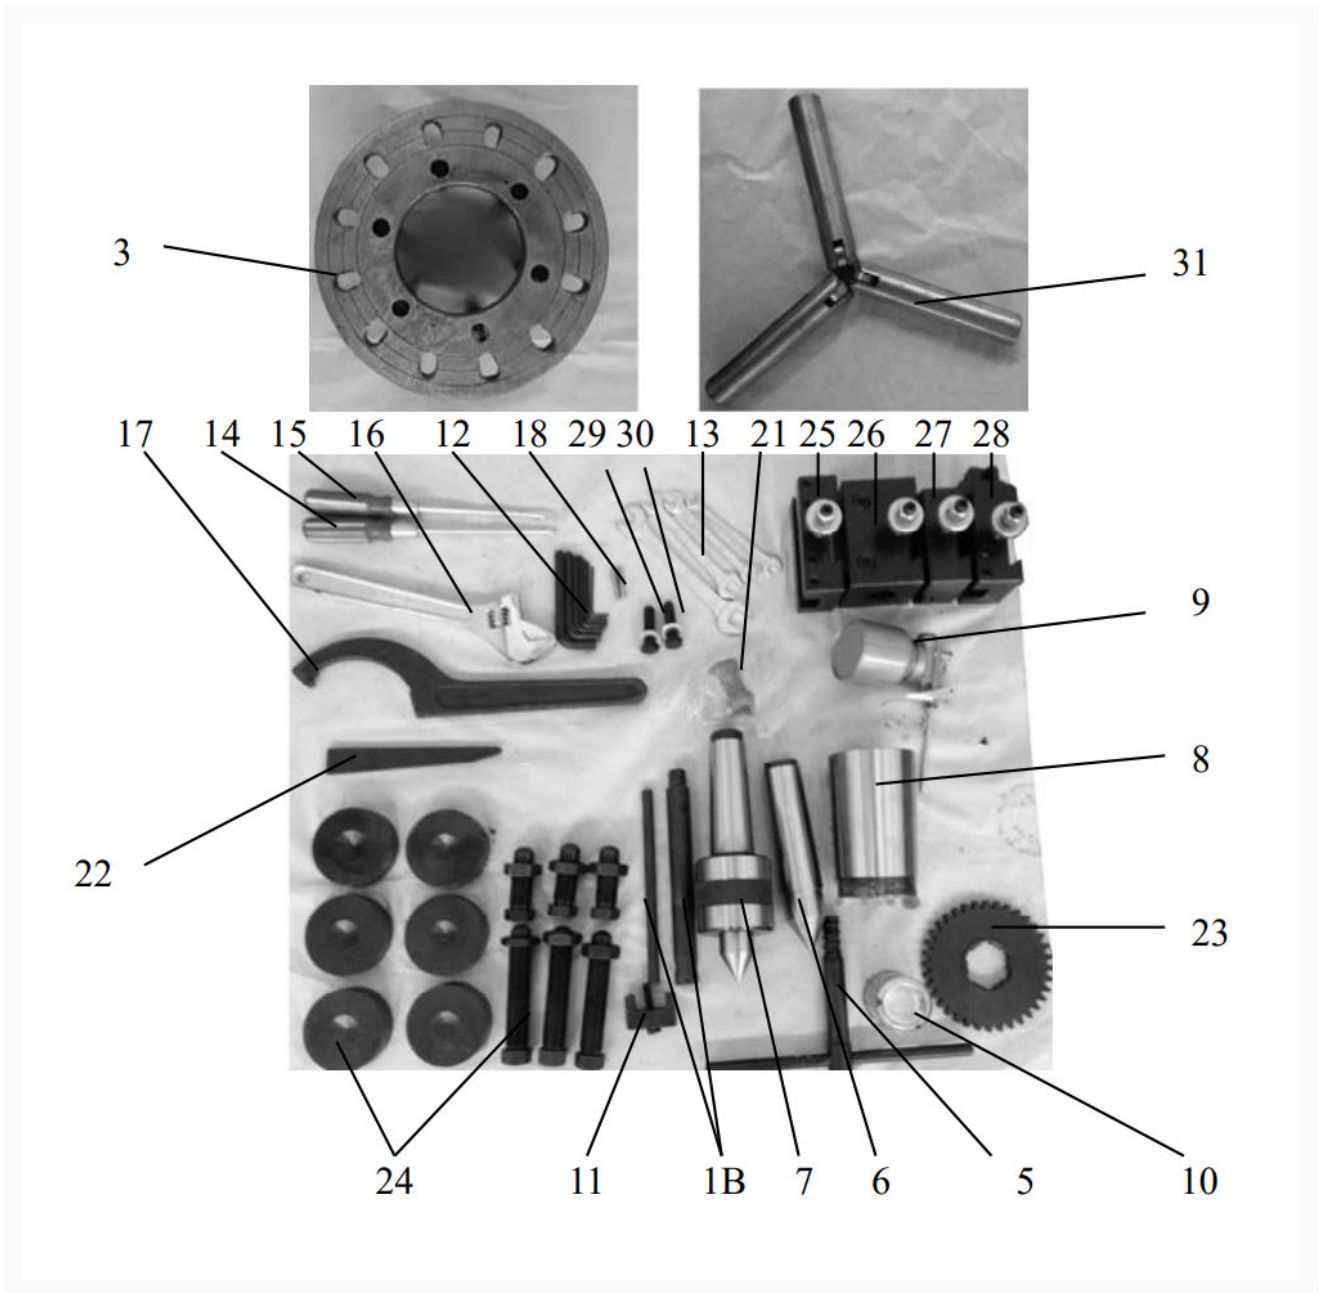

GH-1440ZX Other Parts

Product Images

Additional Information

Stock Number

321941-25

Products in this set