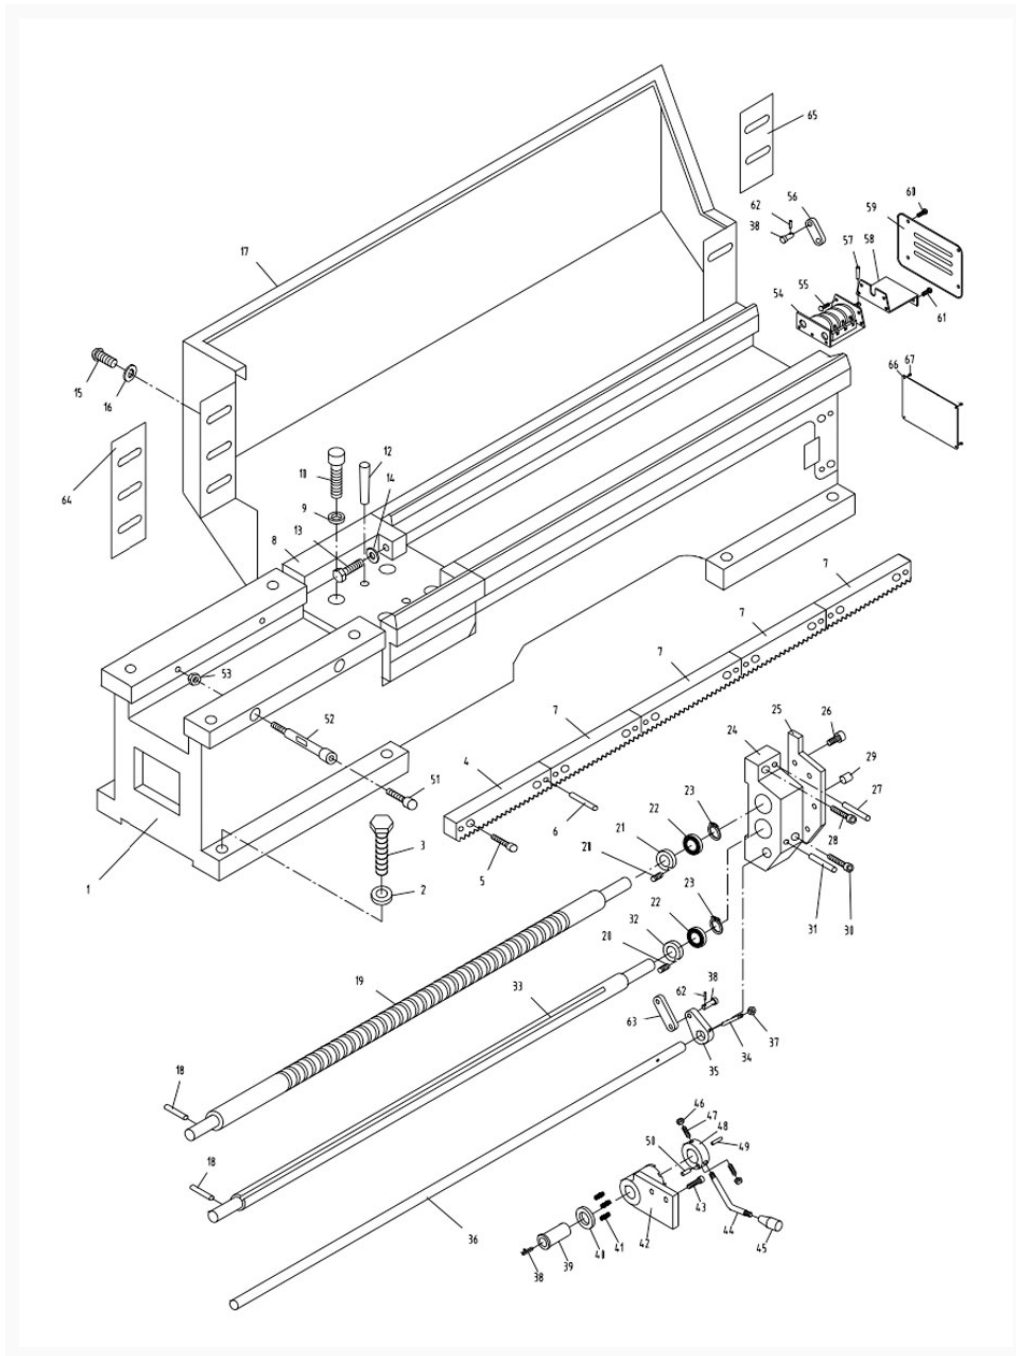

# GH-1640ZX Bed Assembly

## Additional Information

---

Stock Number

321138-3