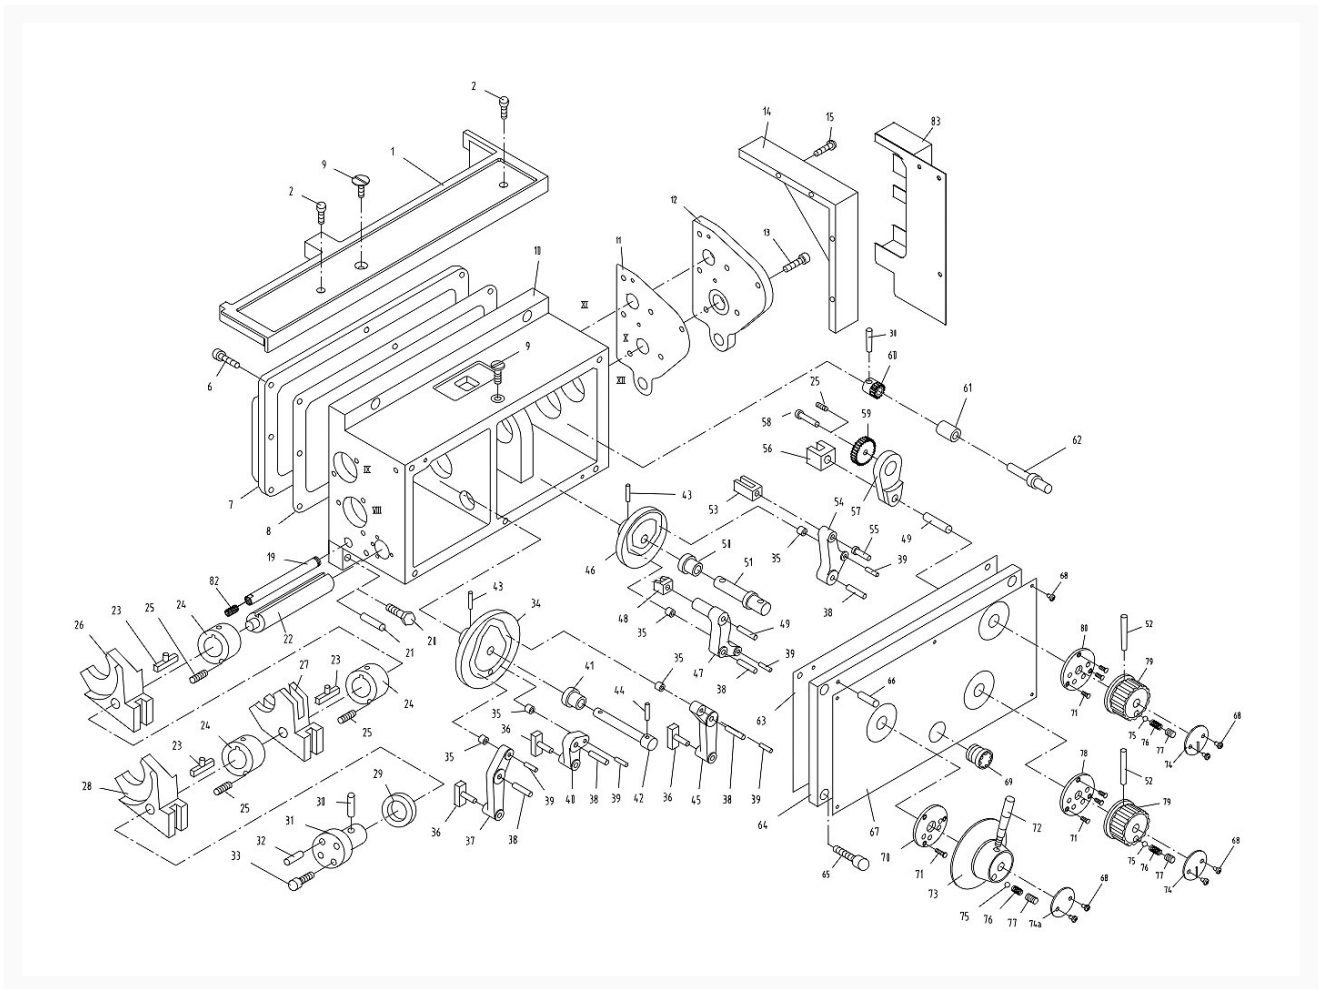

GH-1640ZX Quick Change Gear Box I

Product Images

Additional Information

Stock Number

321138-10

Products in this set