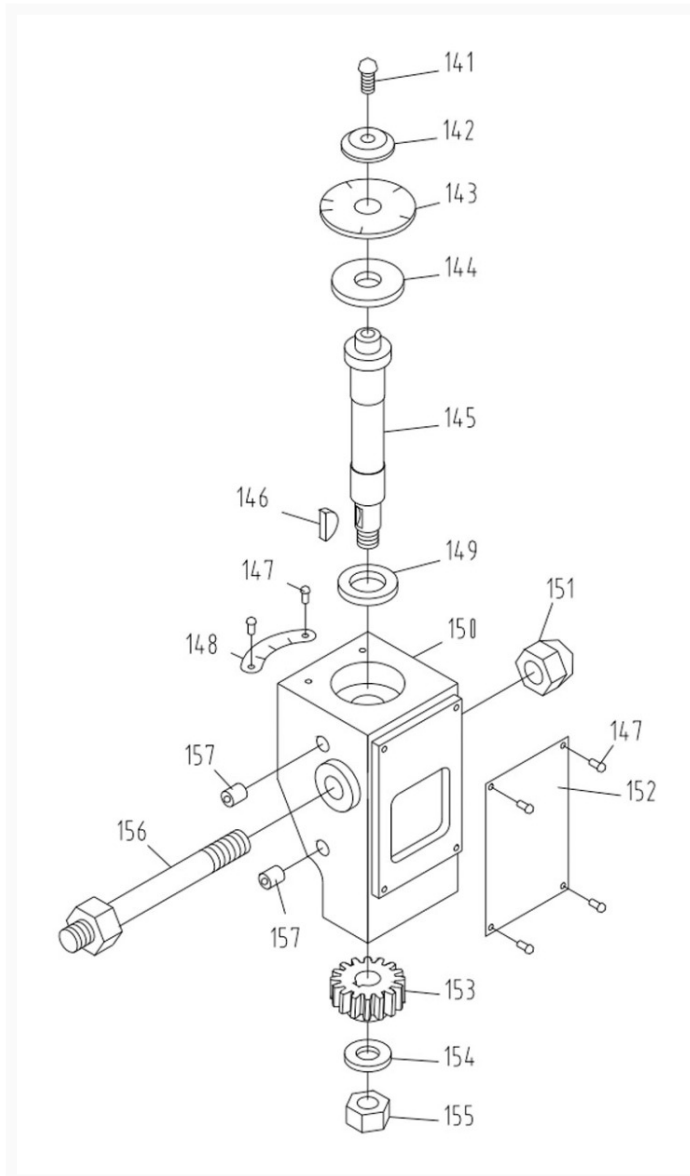

GH-1640ZX Apron Assembly III

Product Images

Additional Information

Stock Number

321138-15

Products in this set