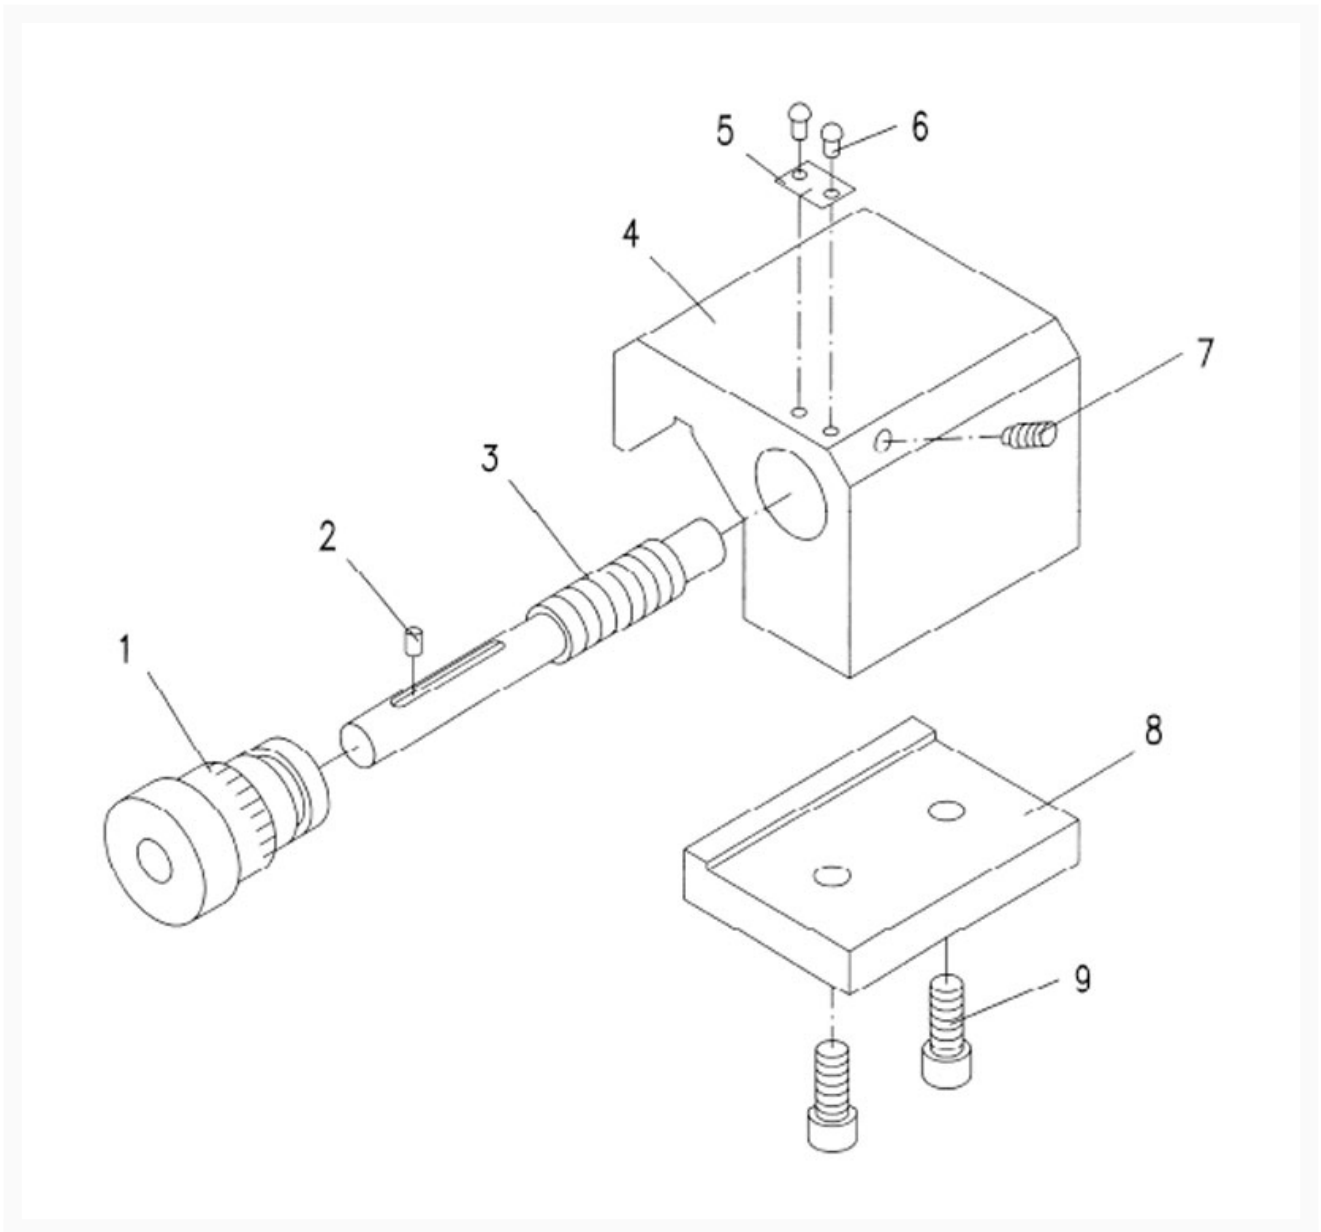

# GH-1640ZX Micro Carriage Stop

## Additional Information

---

Stock Number

321138-17