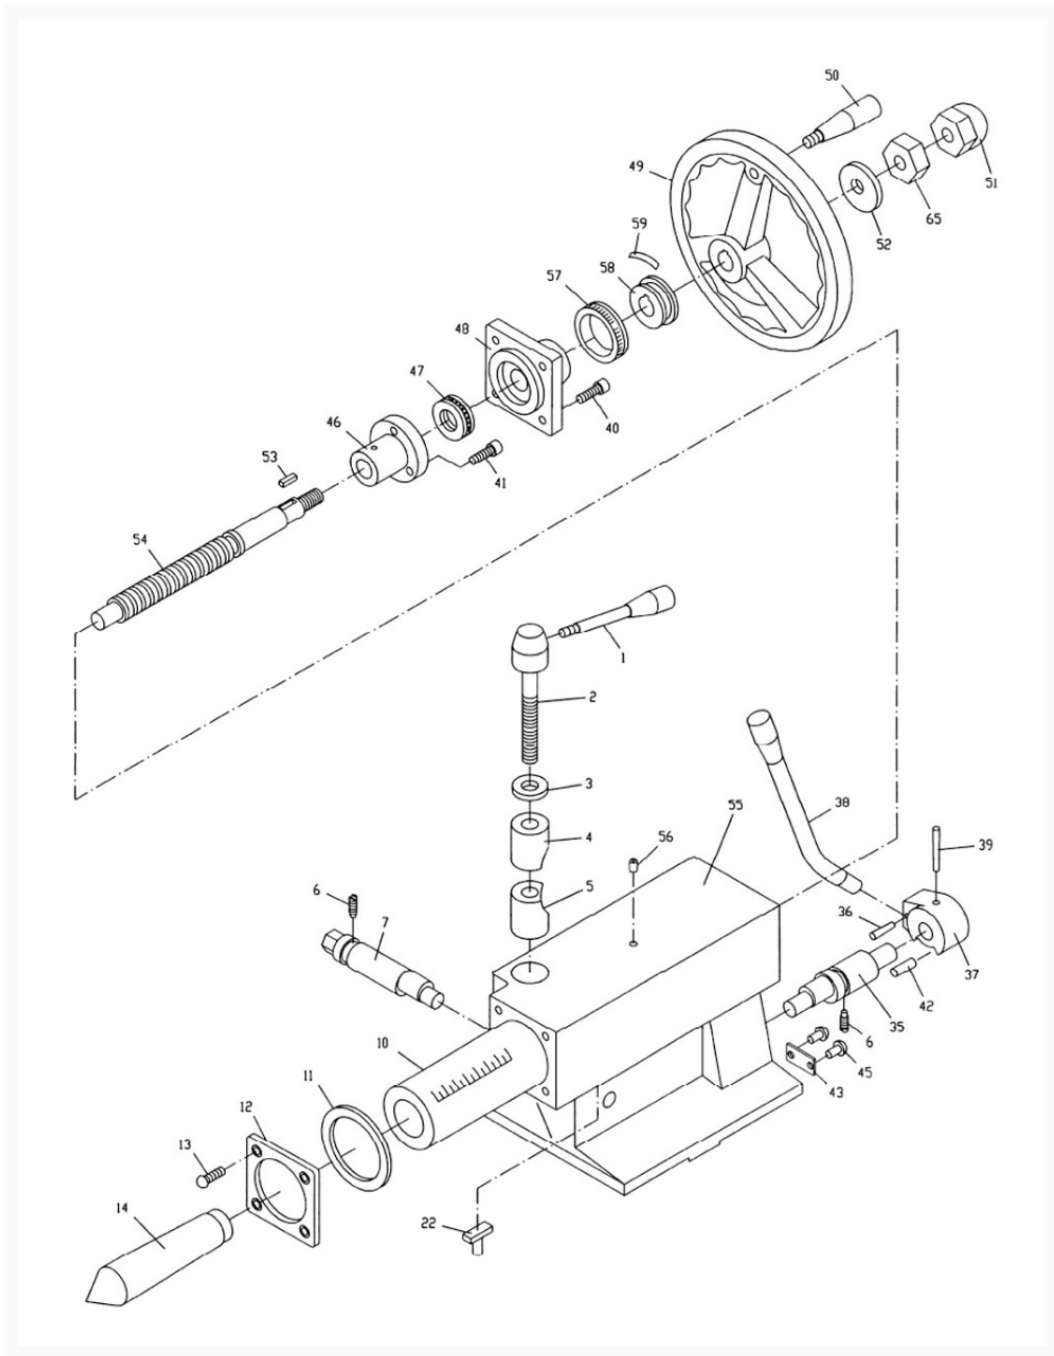

# GH-1640ZX Tailstock Assembly I

## Additional Information

---

Stock Number

321138-20