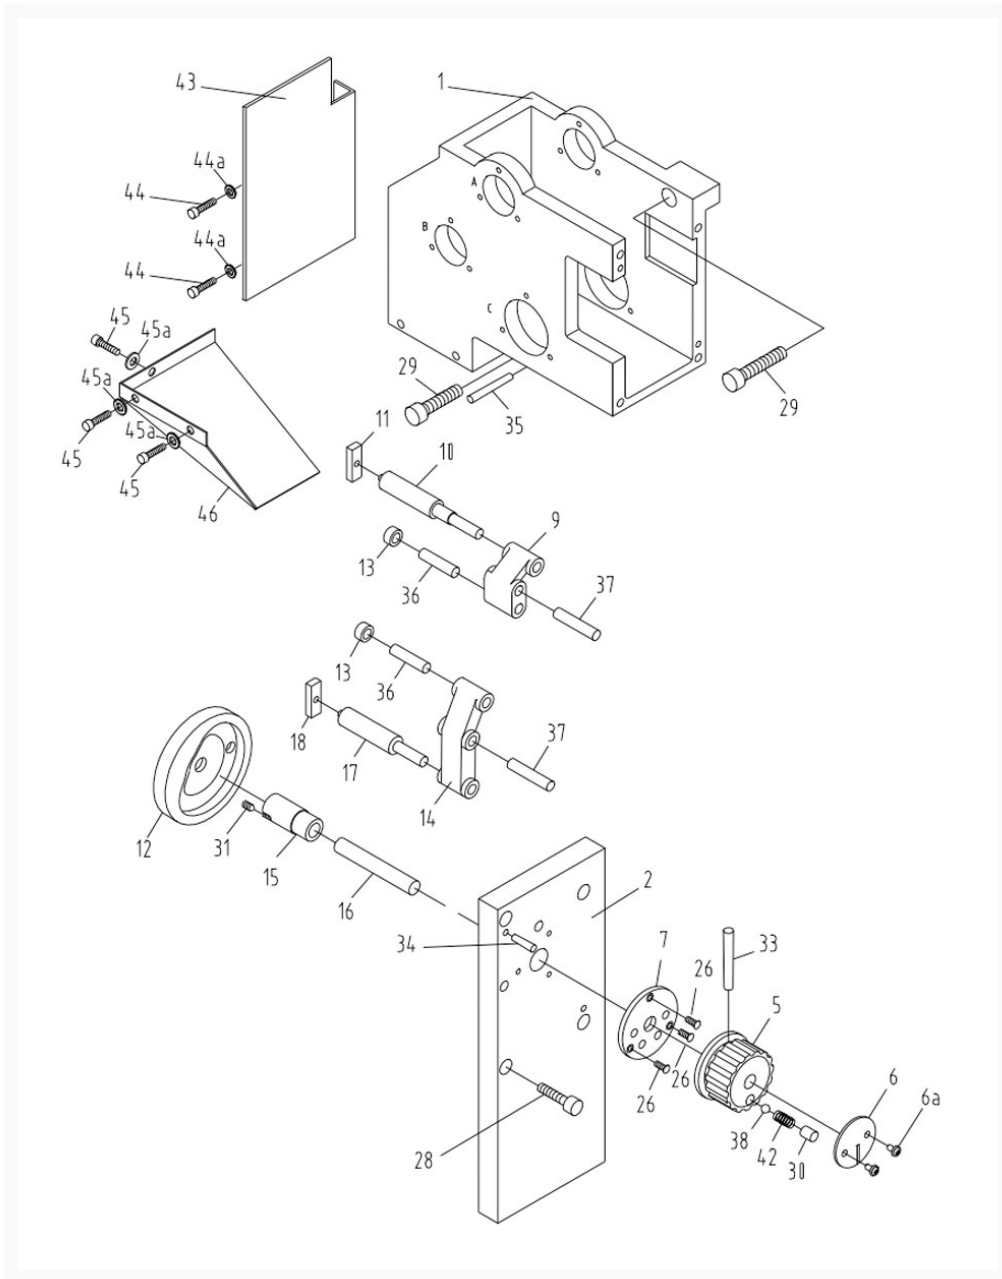

GH-1660ZX Change Gear Box Assembly I

Product Images

Additional Information

Stock Number

321388-8

Products in this set