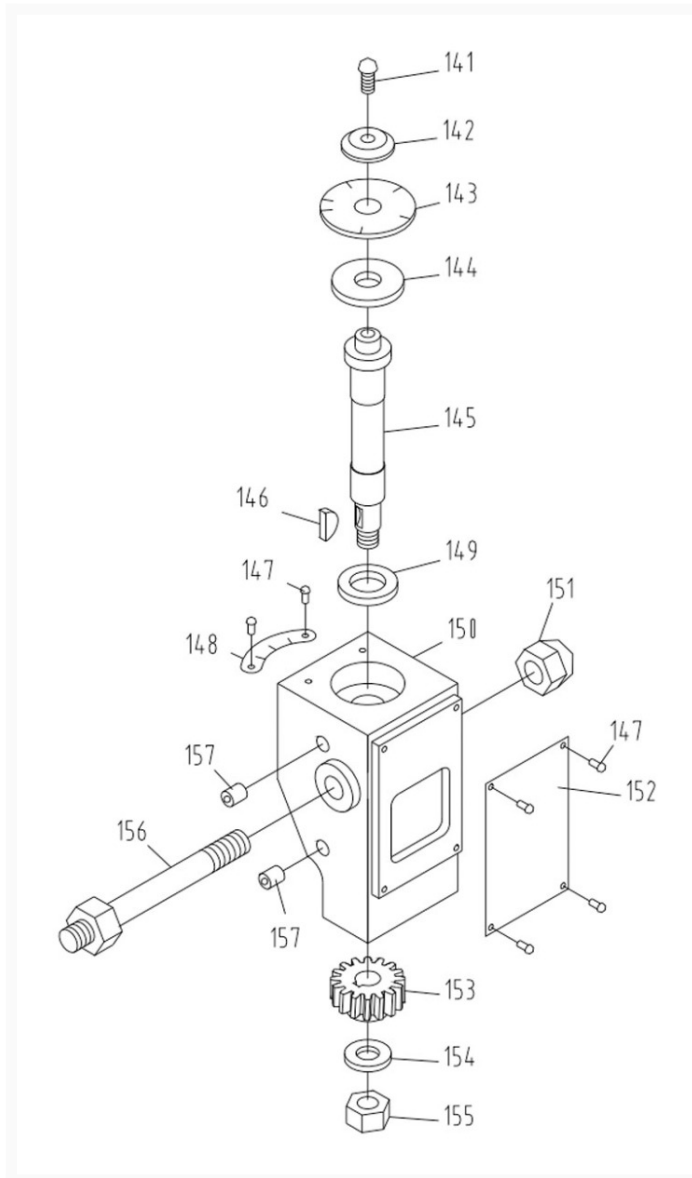

# GH-1660ZX Apron Assembly III

## Additional Information

---

Stock Number

321388-15