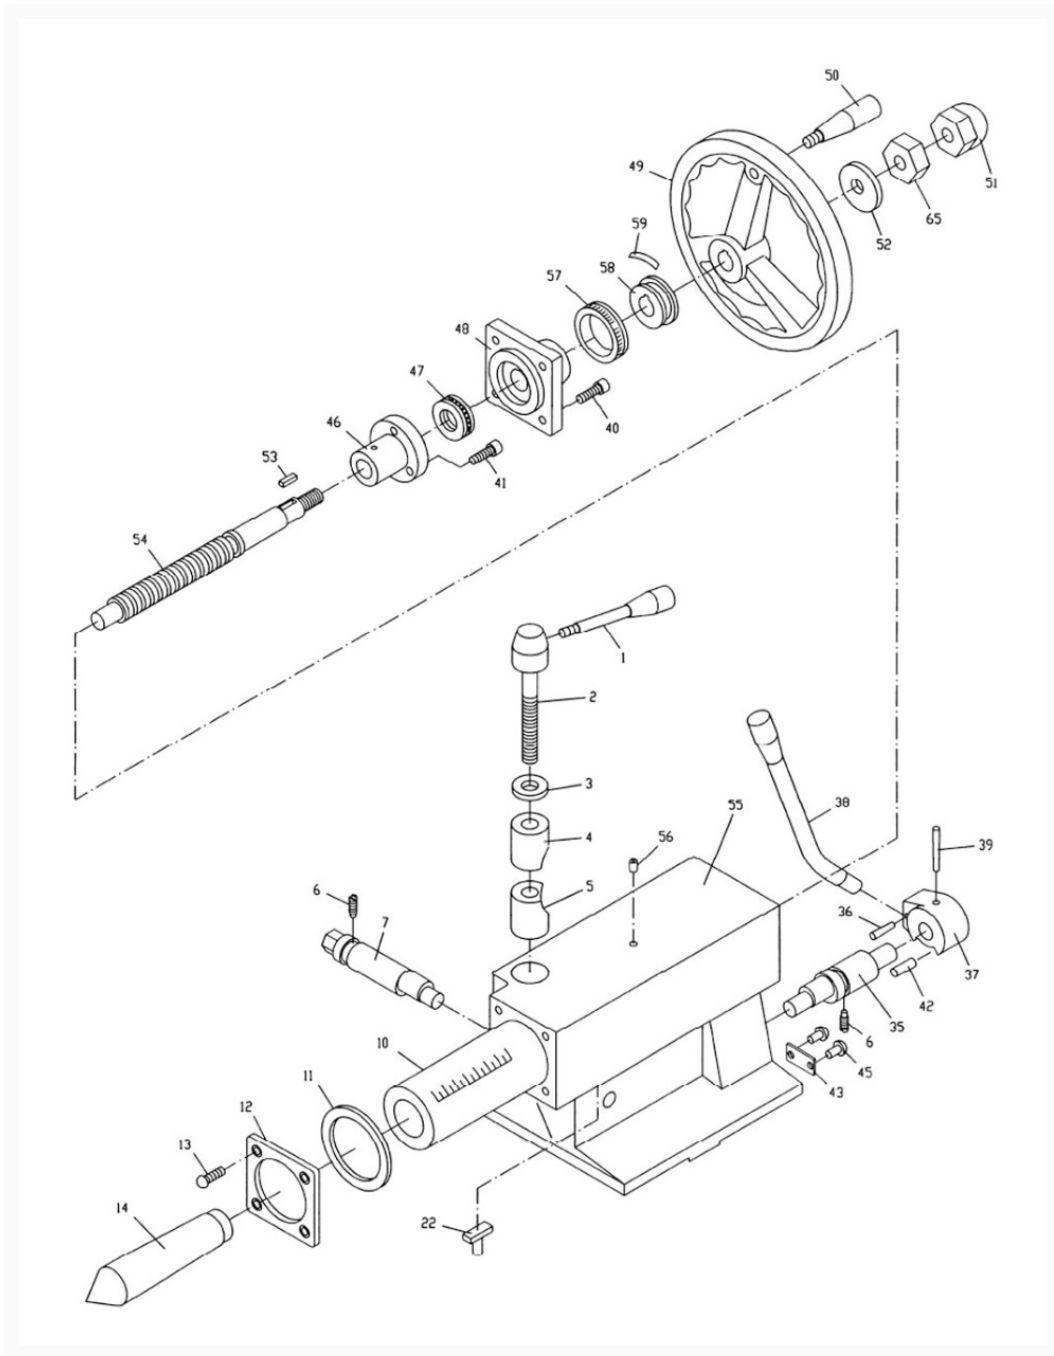

GH-1660ZX Tailstock Assembly I

Product Images

Additional Information

Stock Number

321388-20

Products in this set