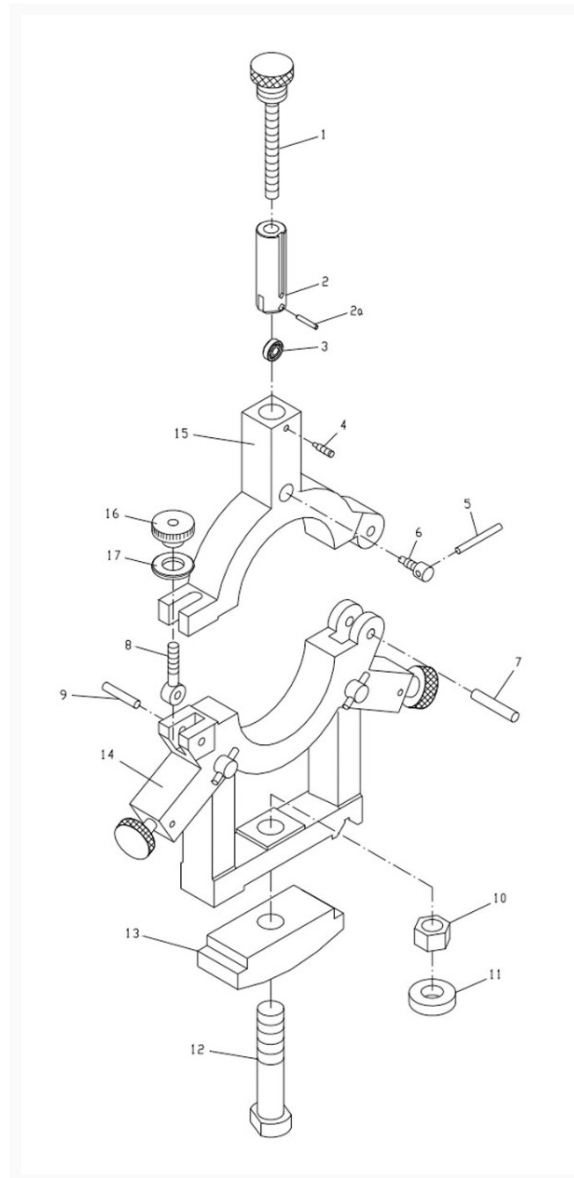

GH-1860ZX Steady Rest Assembly

Product Images

Additional Information

Stock Number

321960-22

Products in this set