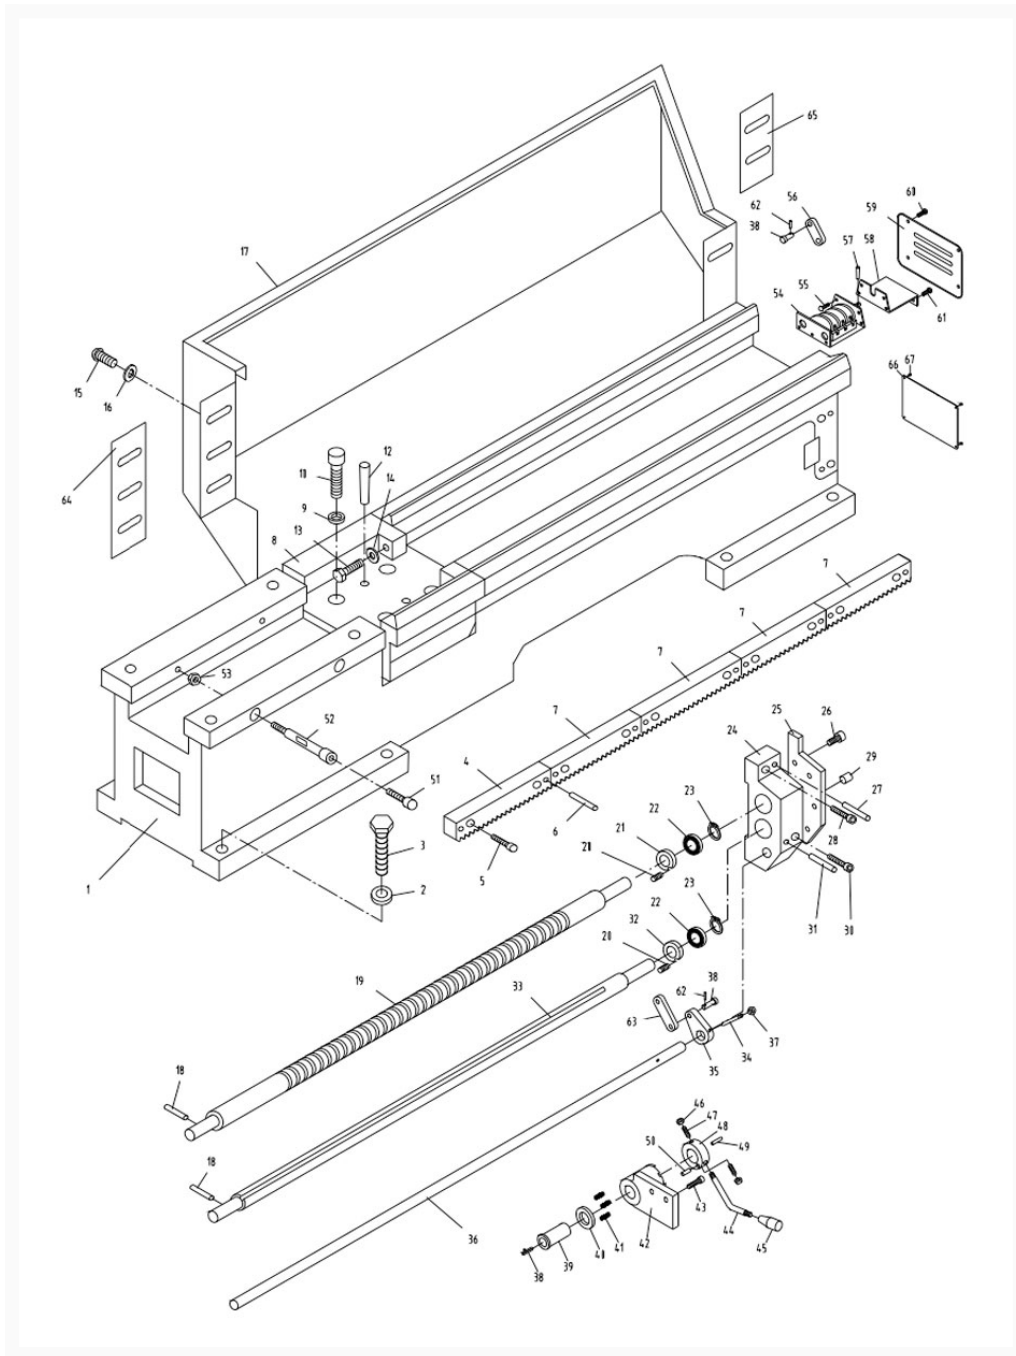

GH-1880ZX Bed Assembly

Product Images

Additional Information

Stock Number

321970-3

Products in this set