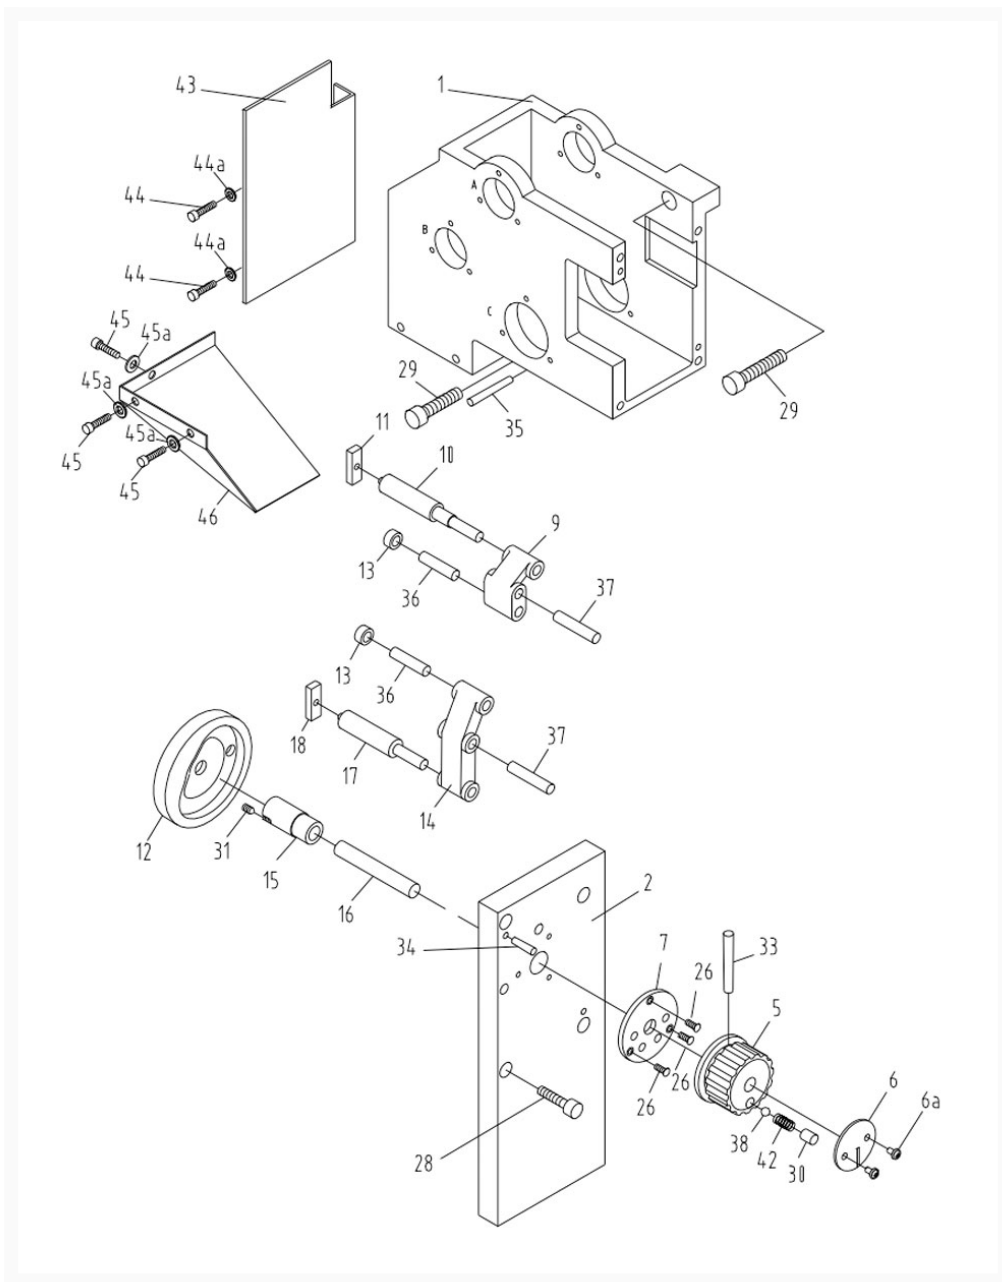

# GH-1880ZX Change Gear Box Assembly I

## Additional Information

---

Stock Number

321970-8