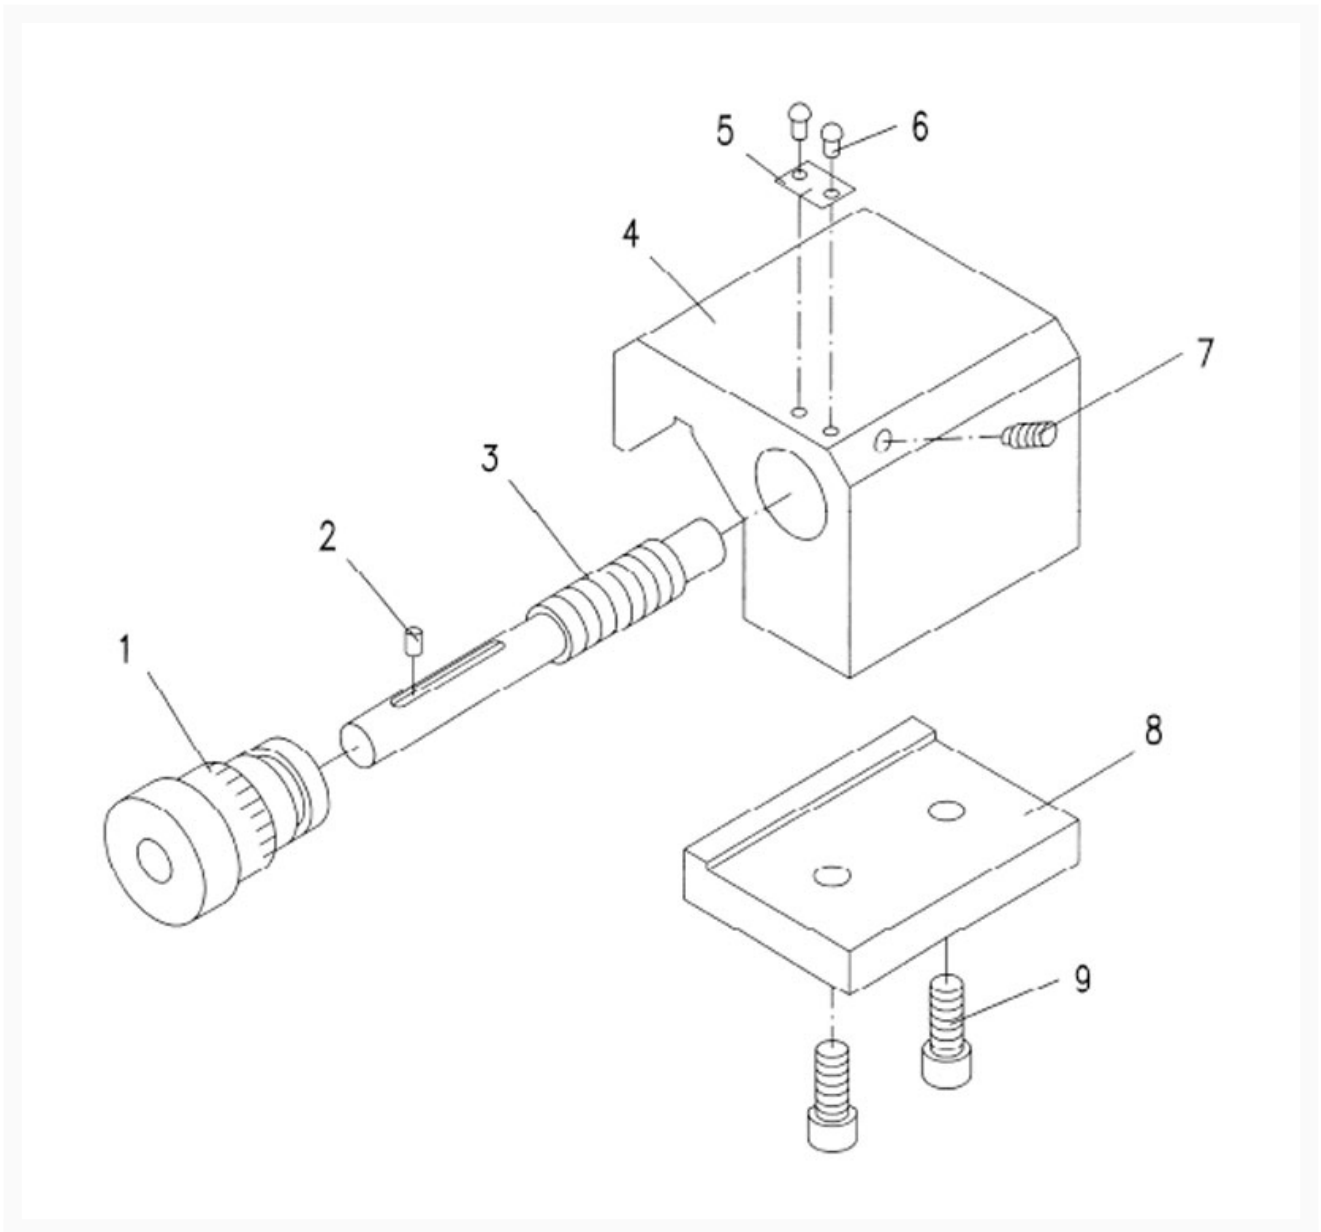

GH-1880ZX Micro Carriage Stop

Product Images

Additional Information

Stock Number

321970-17

Products in this set