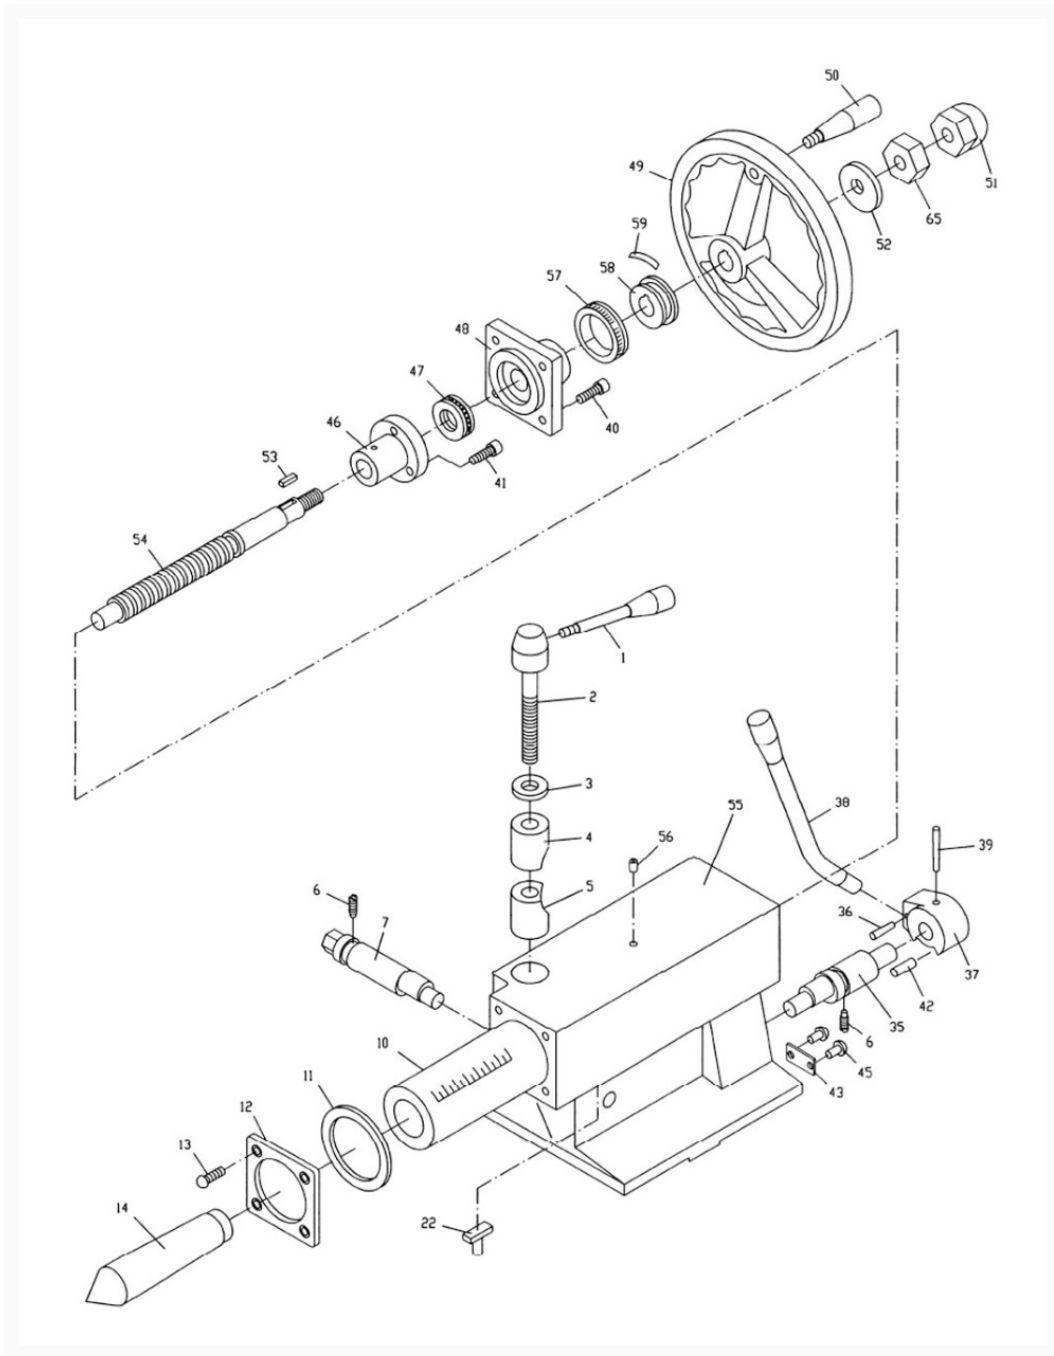

# GH-1880ZX Tailstock Assembly I

## Additional Information

---

Stock Number

321970-20