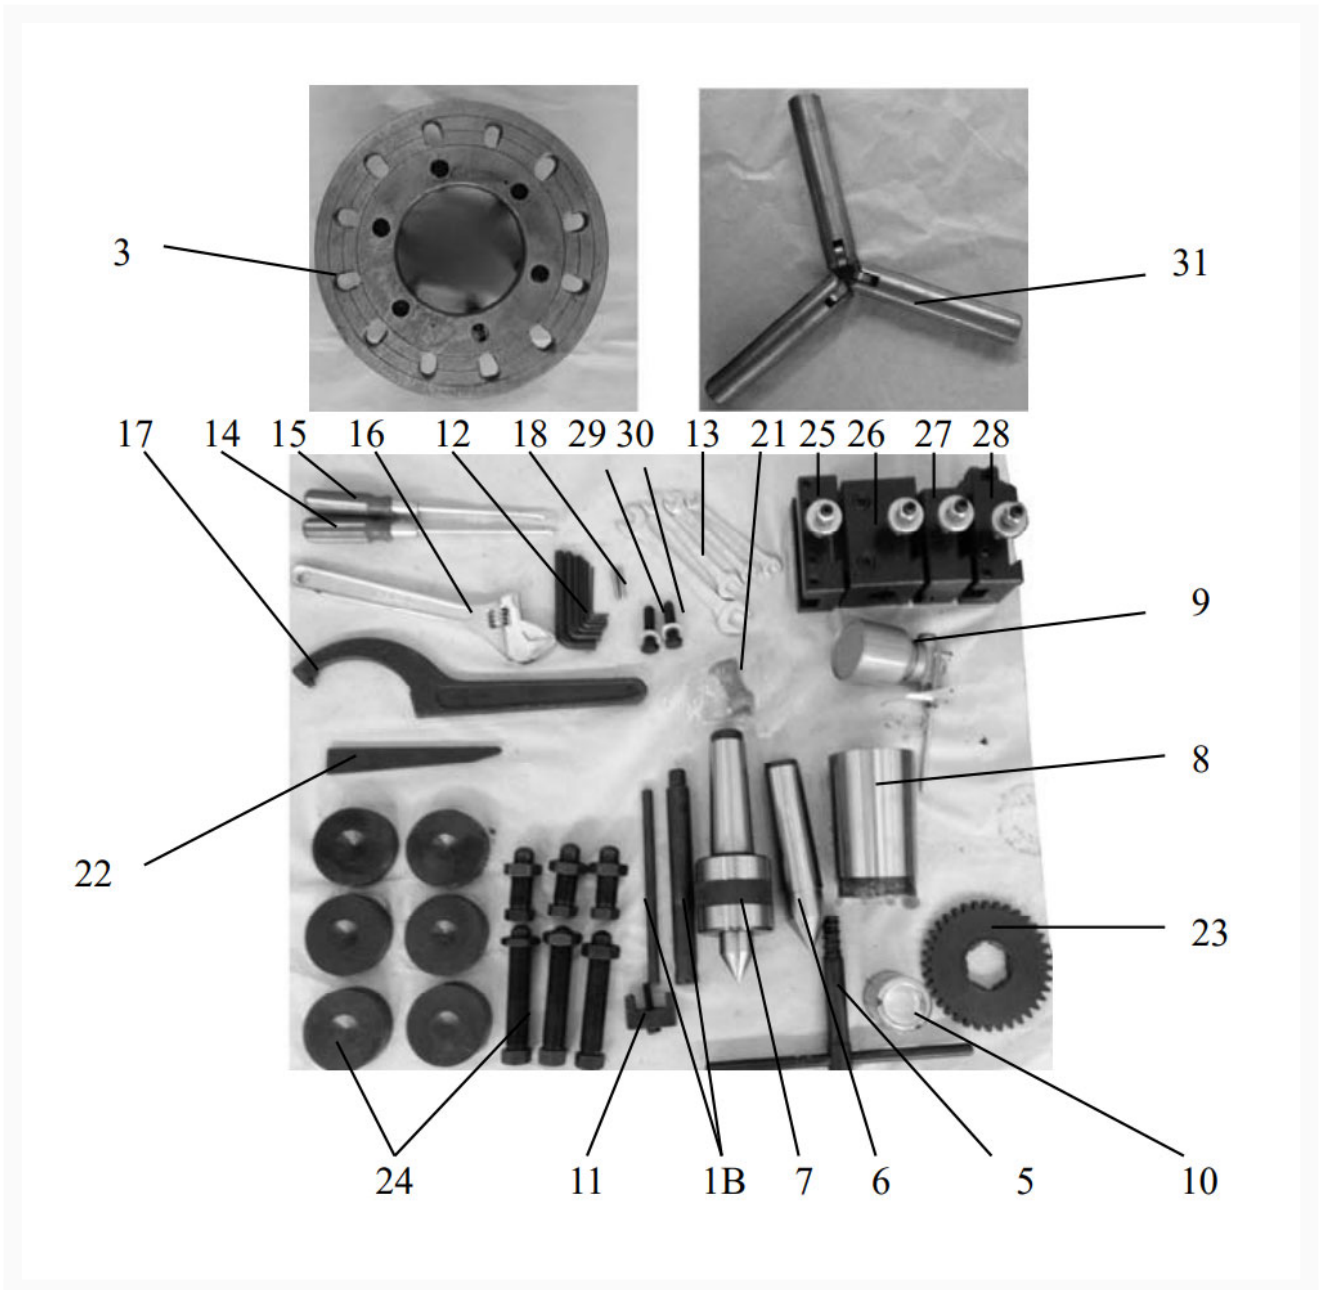

GH-1880ZX Other Parts

Product Images

Additional Information

Stock Number

321970-25

Products in this set