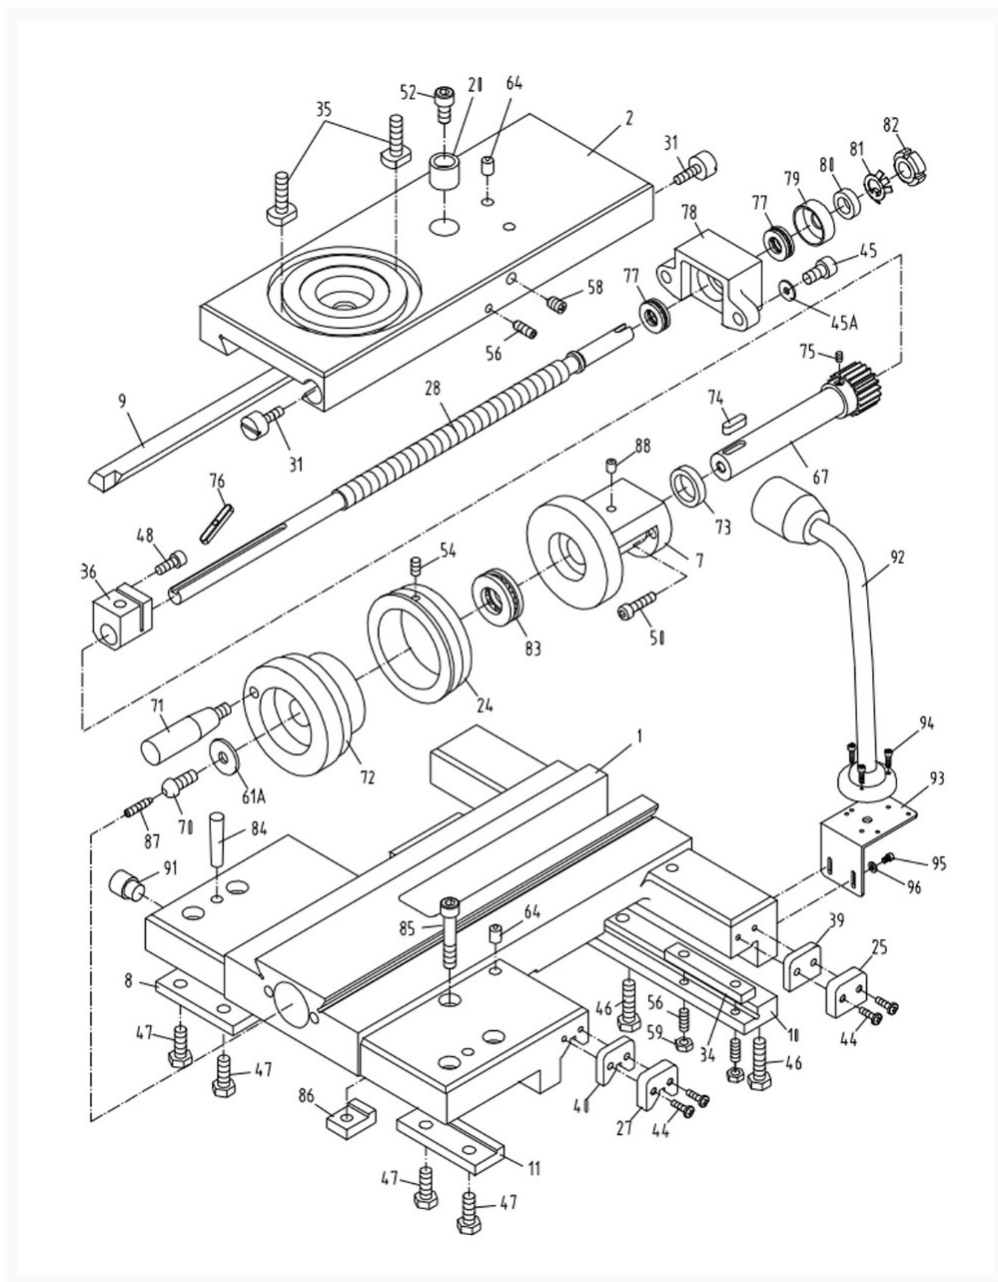

GHB-1340A Top Slide, Tool Post, Saddle, and Cross Slide II

Product Images

Additional Information

Stock Number

321119-14

Products in this set

Gib Adjusting Screw | 7236