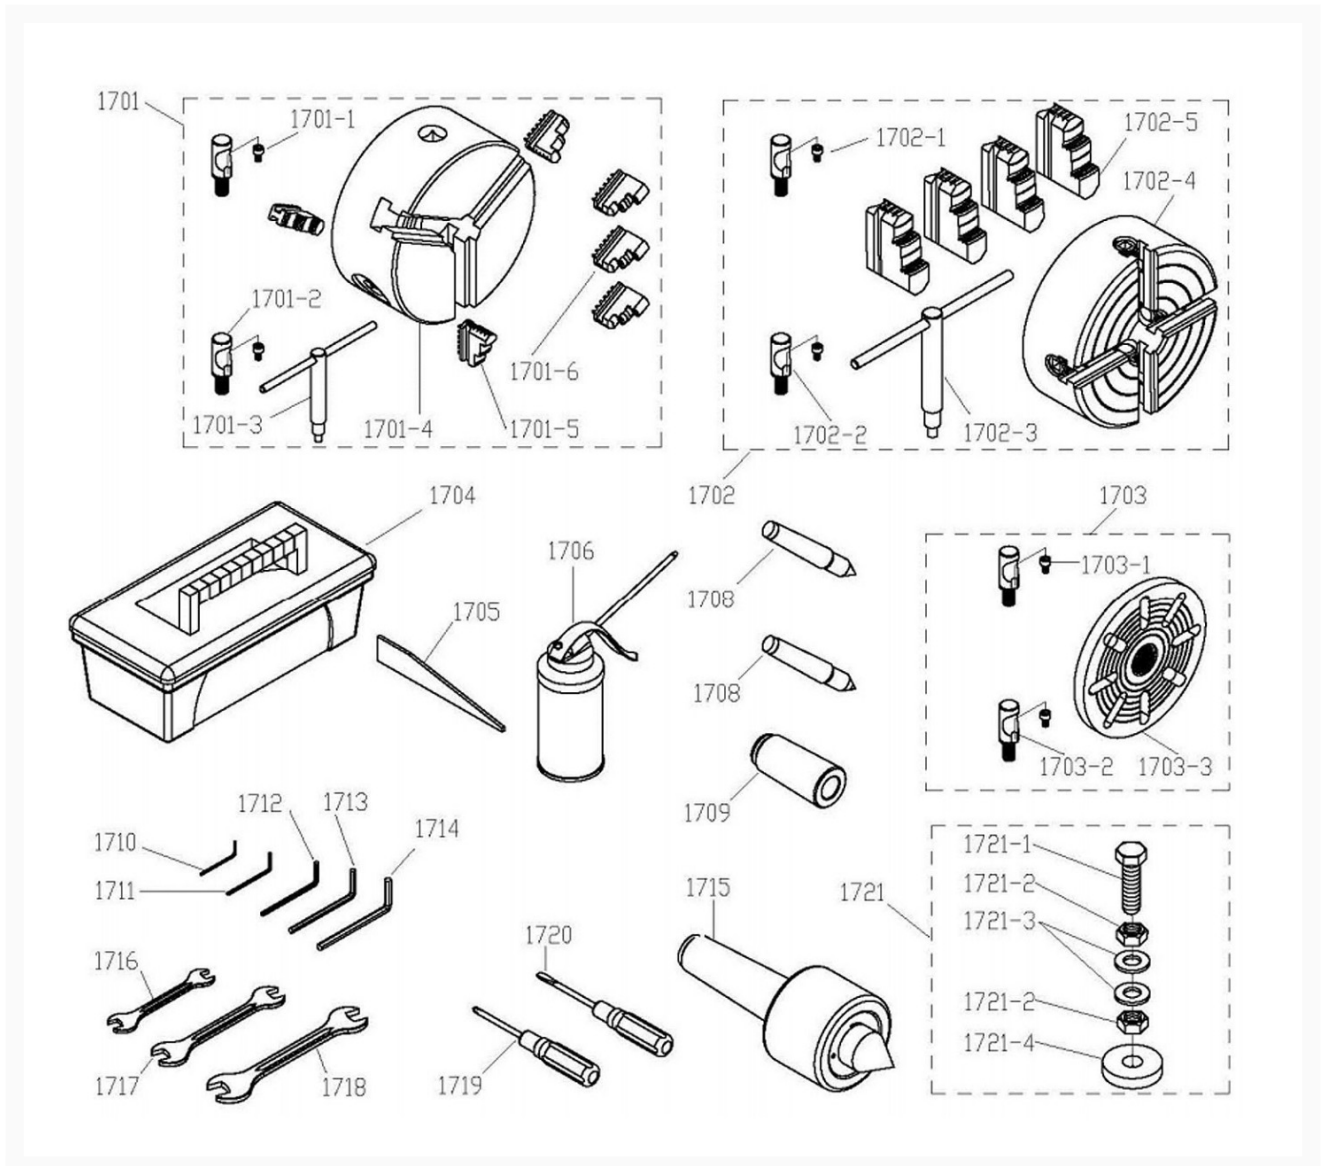

GH-1440B Accessories

Product Images

Additional Information

Stock Number

323440-15

Products in this set