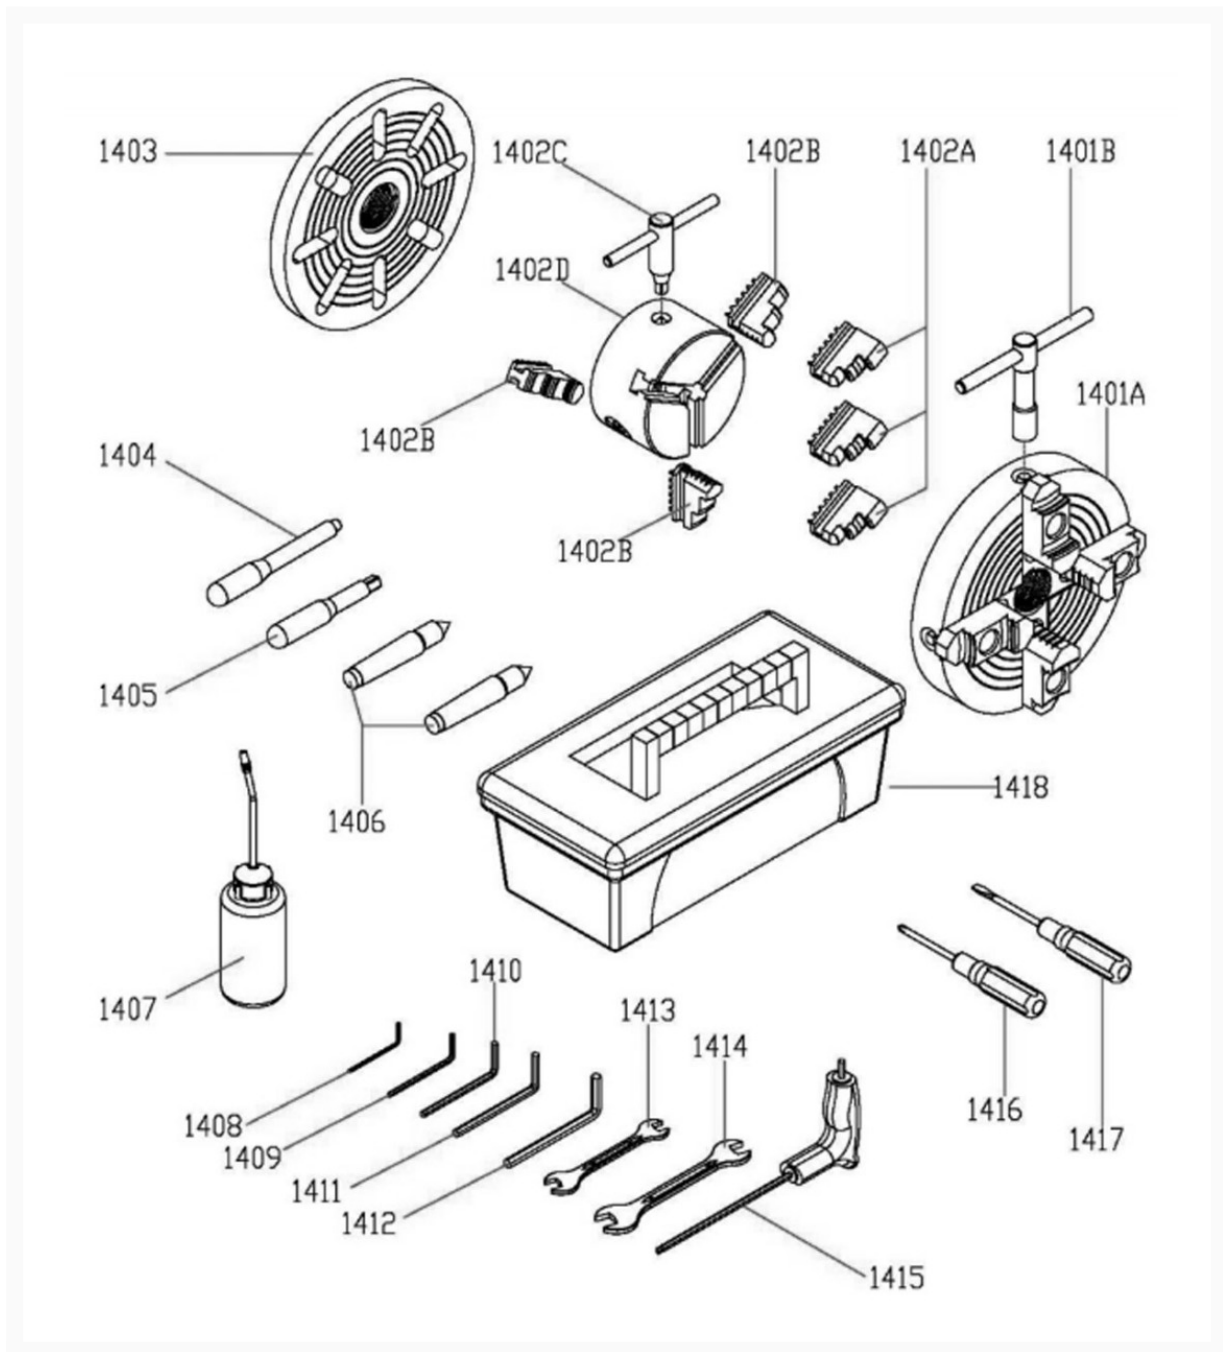

# BDB-929 Accessories

## Additional Information

---

Stock Number

321379-16